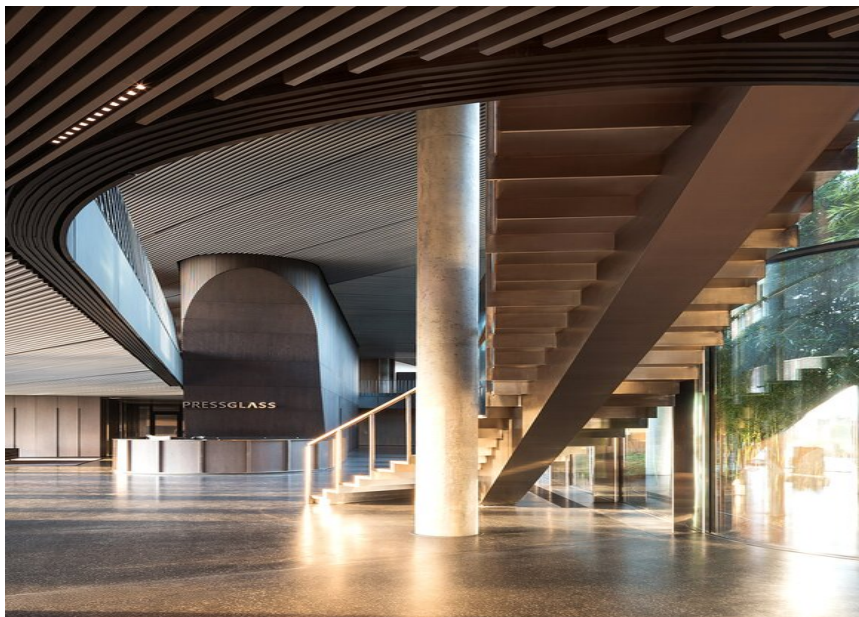

Press Glass Headquarters

PHOTOGRAPHER

Nate Cook Photography

ARCHITECT

Konior Studio, Tomasz Konior

LOCATION

Poland