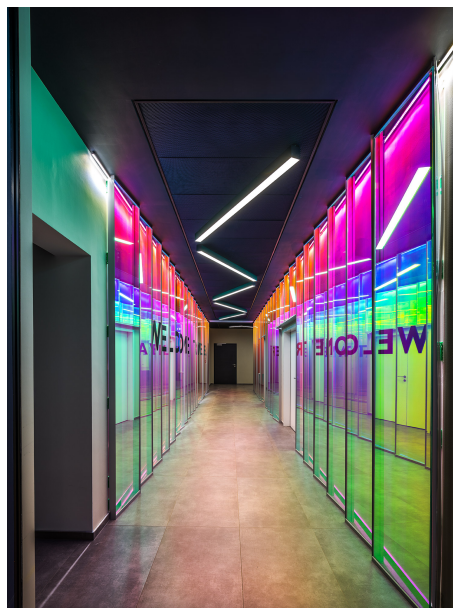

Office Amazon

PHOTOGRAPHER

Aleš Jungmann

ARCHITECT

HLW

LIGHTING DESIGN

U1 lighting

LOCATION

Czech Republic