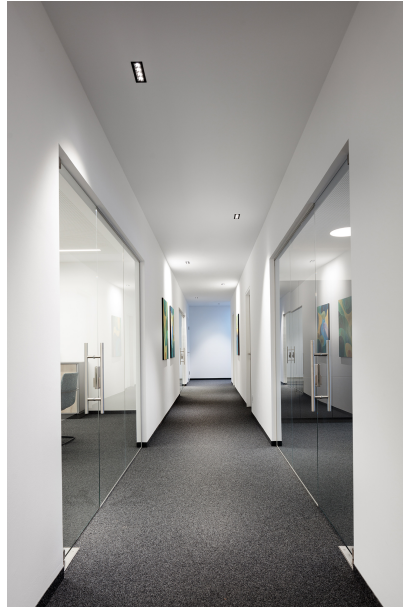

Holzinger Installationen

PHOTOGRAPHER

Kurt Kuball

ARCHITECT

grießer & schneebauer zt gmbh

LOCATION

Austria