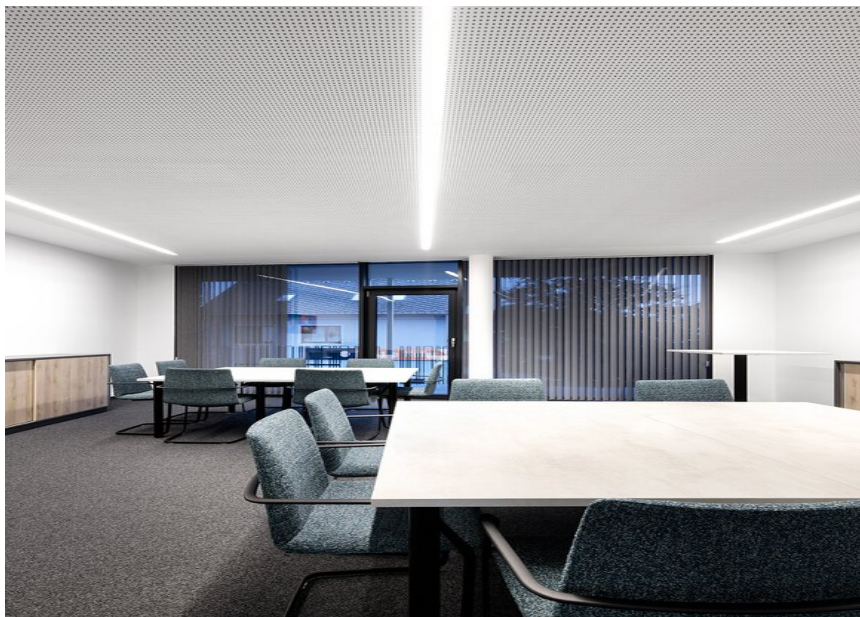

Holzinger Installationen

PHOTOGRAPHER

Kurt Kuball

ARCHITECT

grießer & schneebauer zt gmbh

LOCATION

Austria