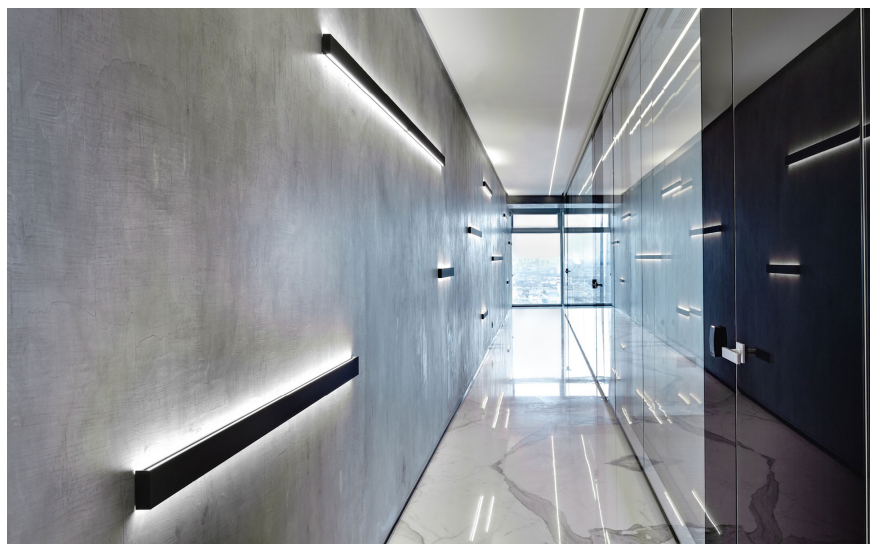

ARCHITECT

Fedor Raschevsky, Peter Kholkovsky

LIGHTING DESIGN

Sergey Ananiev

LOCATION

Russia

Pictures

SNS HEADQUARTERS