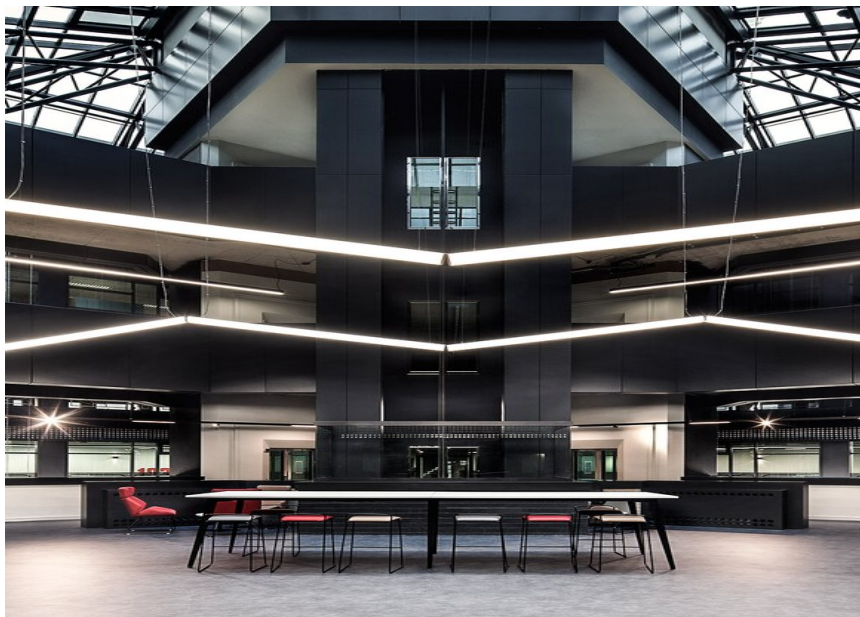

University Academy 92

PHOTOGRAPHER

David Barbour

ARCHITECT

BDP Architecture

LOCATION

United Kingdom