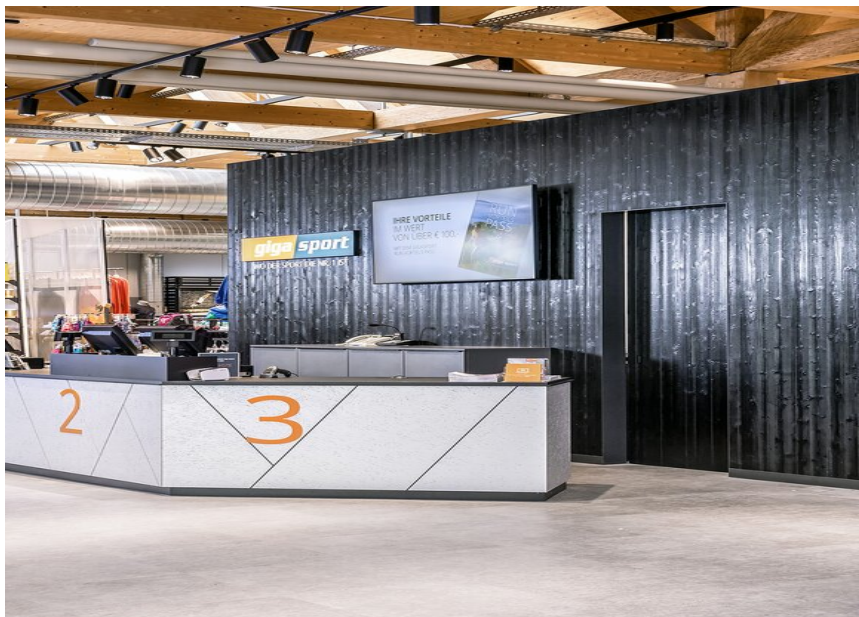

Gigasport Filiale

PHOTOGRAPHER

Klemens König

LOCATION

Austria

Used products

VARO 80 / 110

**MINO 60 ceiling /
suspended system**

Gigasport Filiale

PHOTOGRAPHER

Klemens König

LOCATION

Austria

Pictures

Gigasport Filiale

PHOTOGRAPHER