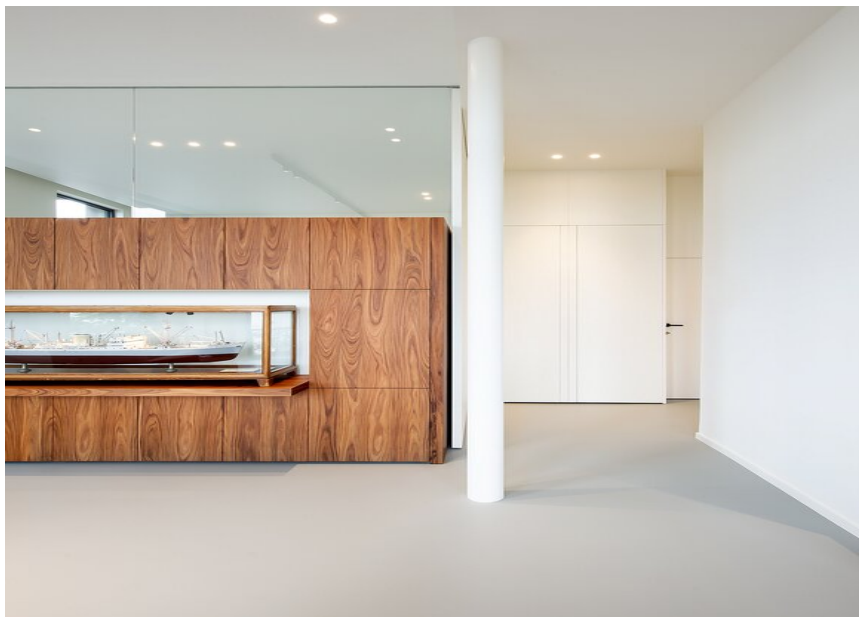

Office Oilchart

PHOTOGRAPHER

Kris Dekeijser

ARCHITECT

Kris Rymenants

LOCATION

Belgium