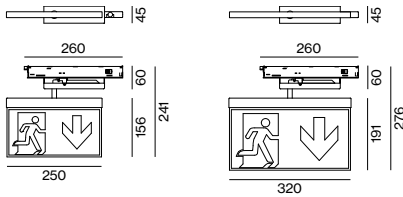

Drawing

viewing distance 24 m

viewing distance 31 m