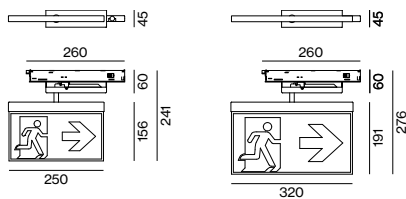

Control

with monitoring module
(MERLIN and GENESIS systems only)

Physical

24m: 250 × 156 mm
31m: 320 × 191 mm

Features

display screen 360° rotatable

Drawing

viewing distance 24 m

Control

with monitoring module
(MERLIN and GENESIS systems only)

Physical

24 m: 250 × 156 mm
31 m: 320 × 191 mm

Features

display screen 360° rotatable

Drawing

viewing distance 24 m