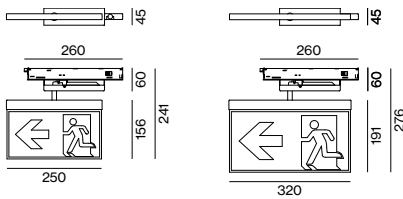

Control

with monitoring module
(MERLIN and GENESIS systems only)

Physical

24m: 250 × 156 mm
31m: 320 × 191 mm

Features

display screen 360° rotatable

Drawing

viewing distance 24 m

Control

with monitoring module
(MERLIN and GENESIS systems only)

Physical

24 m: 250 × 156 mm
31 m: 320 × 191 mm

Features

display screen 360° rotatable

Drawing

viewing distance 24 m