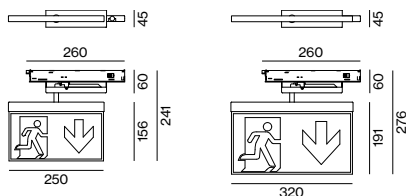

Control

with monitoring module
(MERLIN and GENESIS systems only)

Physical

24m: 250 × 156 mm
31m: 320 × 191 mm

Features

display screen 360° rotatable

Drawing

viewing distance 24 m

Control

with monitoring module
(MERLIN and GENESIS systems only)

Physical

24 m: 250 × 156 mm
31 m: 320 × 191 mm

Features

display screen 360° rotatable

Drawing

viewing distance 24 m