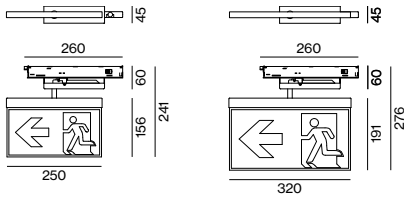

Drawing

viewing distance 24 m

viewing distance 31 m