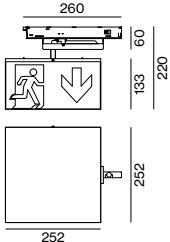

Cube exit sign luminaire 25m

Arrow down/left/right/green

Emergency light inset for MOVE IT PRO

25m: M0428L10BB02_W25

Project/Type

Notes

Quantity/Date

General

system luminaire 230V
viewing distance 25m
housing material acrylic glass/sheet steel
opal/jet black, RAL 9005
IP 20

LED / electrical

10,0VA/6W
230V±10%, 50/60 Hz / 176-275VDC
ambient temperature -20°C to +40°C
protection class 1

Control

with monitoring module
(MERLIN and GENESIS systems only)

Physical

width 252mm
height 133mm

Features

cube cover 360° rotatable

Options

housing colours in RAL 9016 (traffic white)
other colours on request

Drawing

Detail cube cover