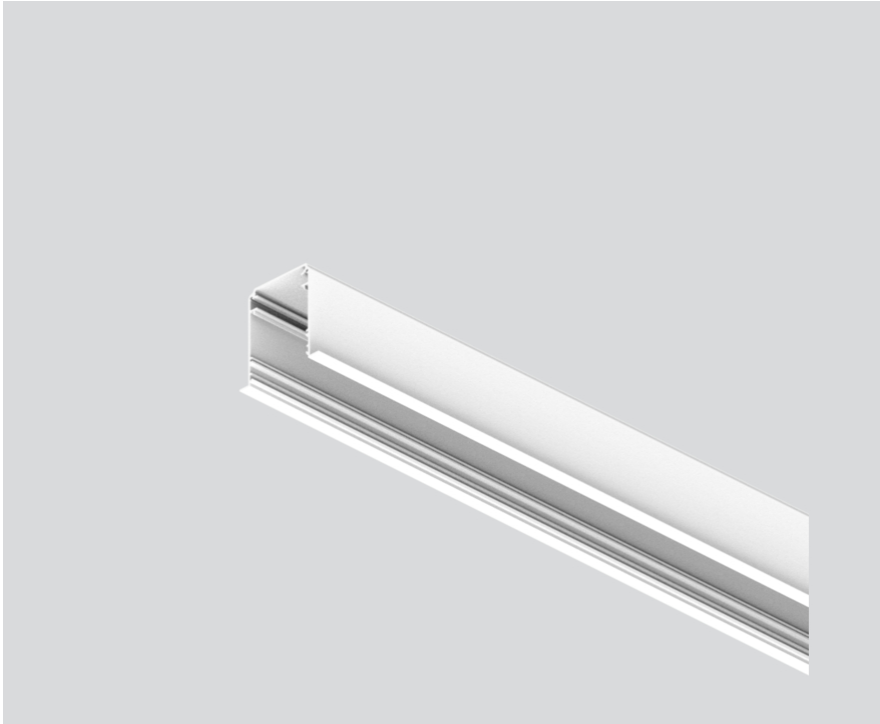

INSTALLATION CHANNEL

035-01237

Project / Type

Notes

Count / Date

General

traffic white

Physical

length 1172 mm

width 77 mm

height 76 mm

0.5 kg