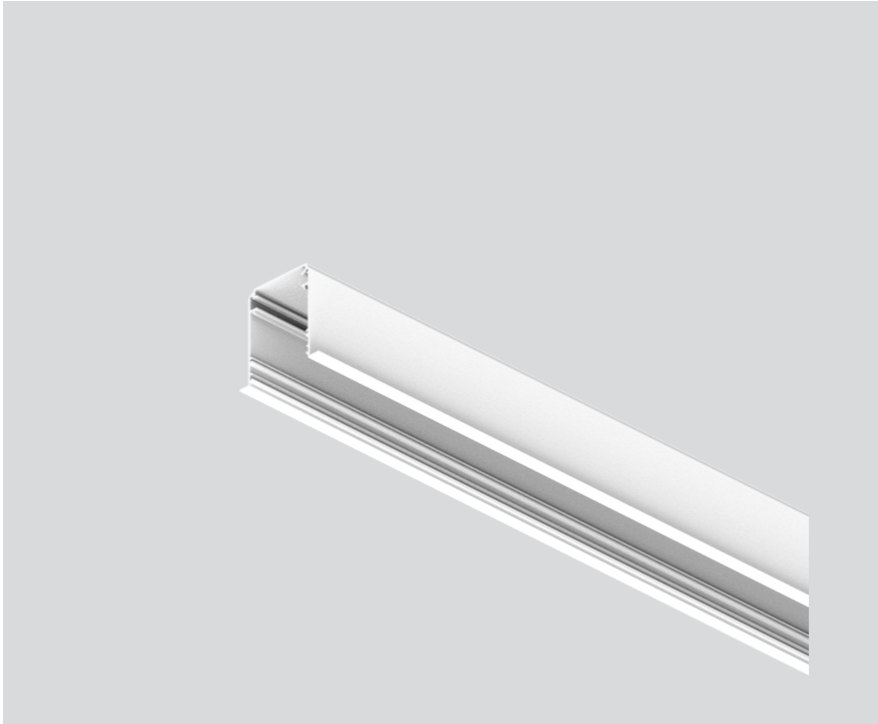

INSTALLATION CHANNEL

035-01537

Project / Type

Notes

Count / Date

General

1472 mm

traffic white

Physical

length 1472 mm

width 77 mm

height 76 mm

0.5 kg

suspended