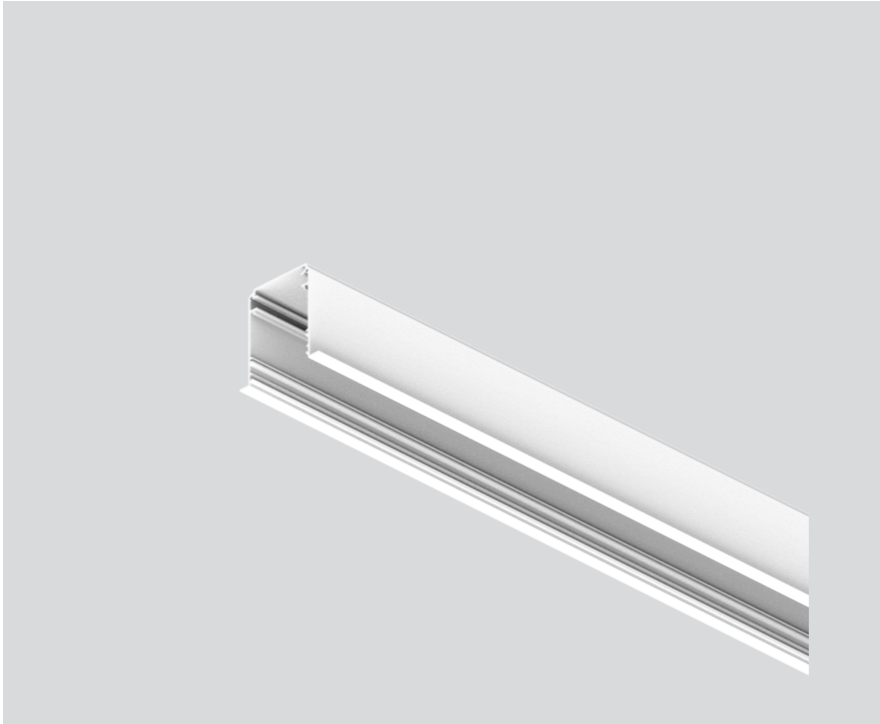

## General

572 mm

traffic white

## Physical

length 572 mm

width 77 mm

height 76 mm

0.5 kg

suspended