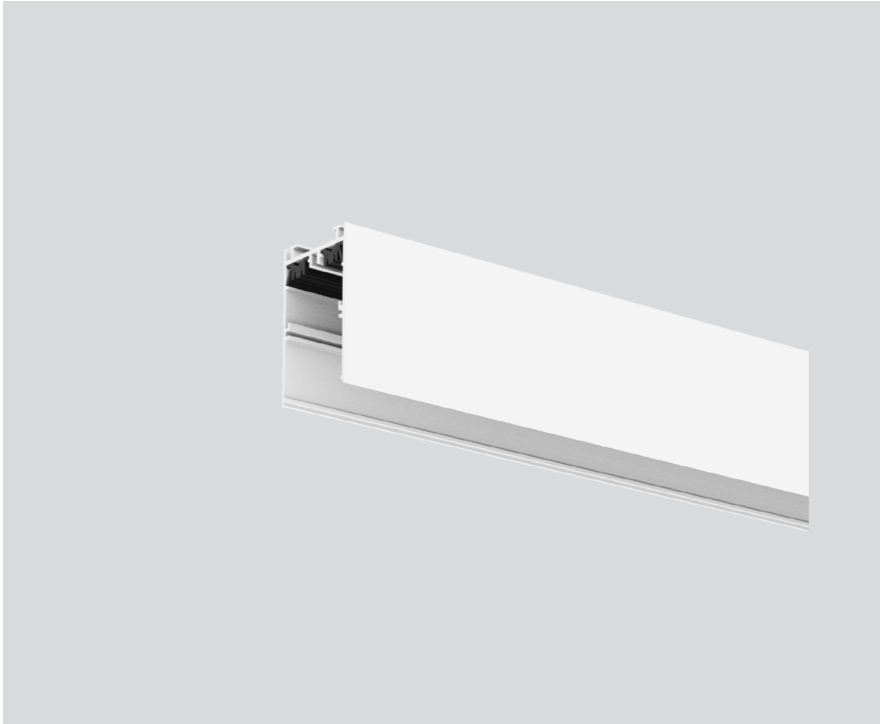

INSTALLATION CHANNEL

042-100201W

Project / Type

Notes

Count / Date

General

1000 mm

pure white, RAL 9010¹

Physical

length 1000 mm

width 40 mm

height 65 mm

¹ RAL code