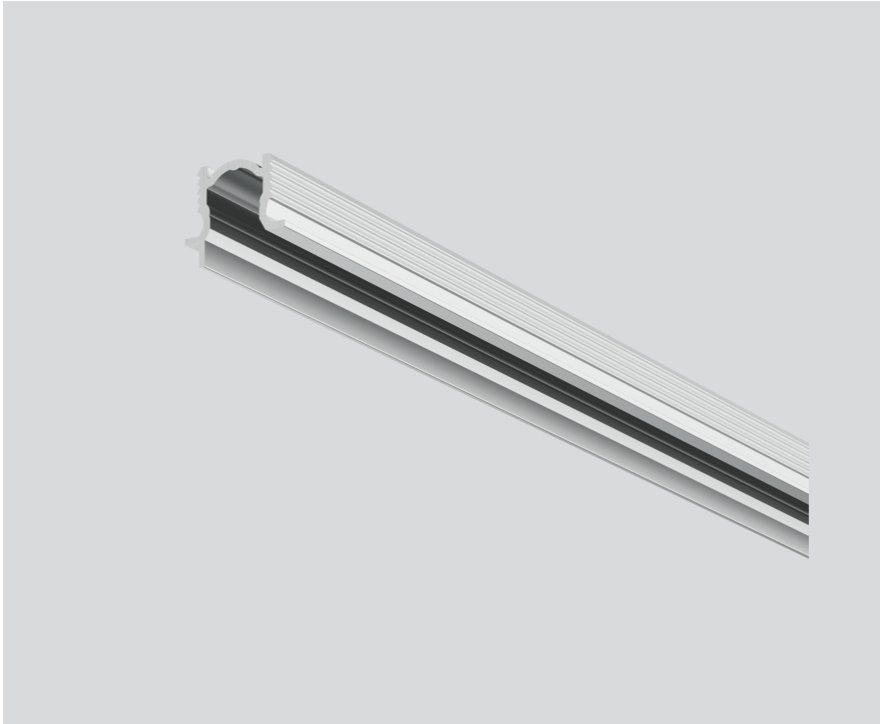

MOUNTING CHANNEL 90 ANTI-GLARE

011-9101306

Project / Type

Notes

Count / Date

General

430 mm

white aluminium , RAL 9006 ¹

Physical

length 430 mm

width 17 mm

height 15 mm

¹ RAL code

Installation instructions

Product drawing