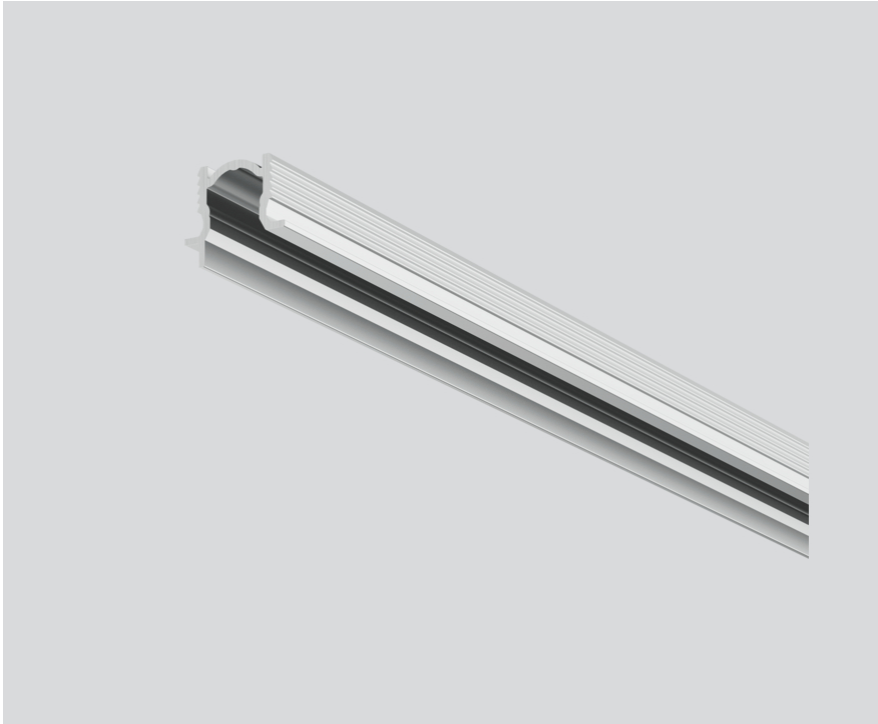

# MOUNTING CHANNEL 90 ANTI-GLARE

011-9101306

Project / Type

Notes

Count / Date

## General

430 mm

white aluminium, RAL 9006 <sup>1</sup>

## Physical

length 430 mm

width 17 mm

height 15 mm

<sup>1</sup> RAL code