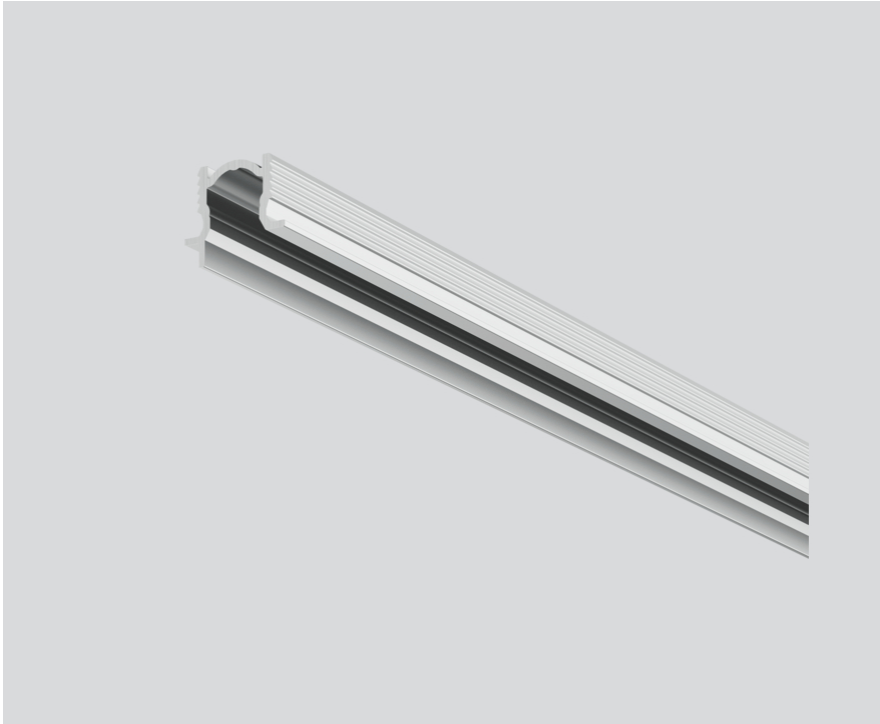

MOUNTING CHANNEL 90 ANTI-GLARE

011-9101406

Project / Type

Notes

Count / Date

General

630 mm

white aluminium, RAL 9006¹

Physical

length 630 mm

width 17 mm

height 15 mm

¹ RAL code

Installation instructions

Product drawing