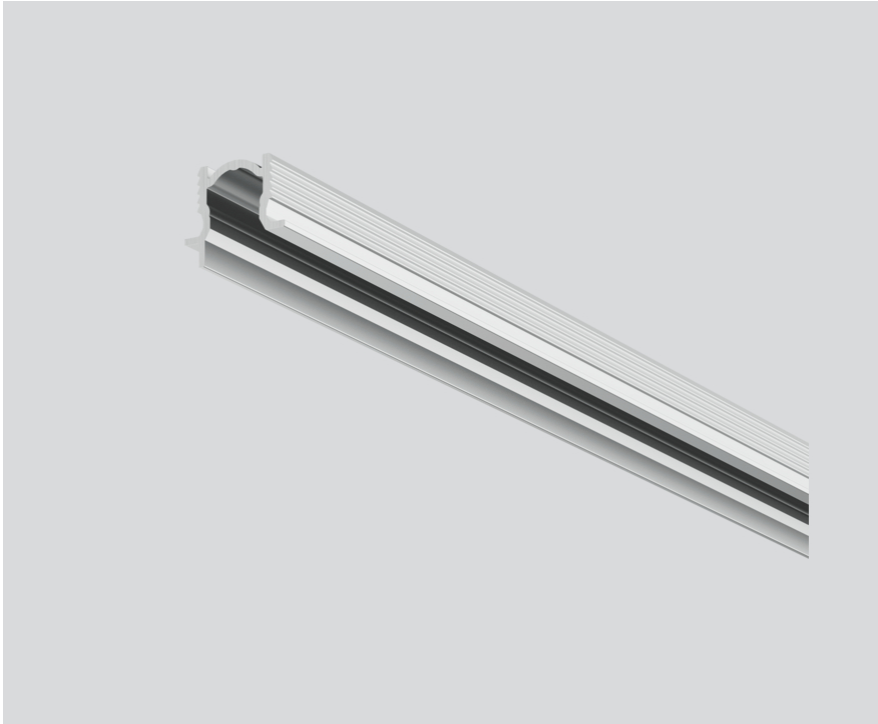

# MOUNTING CHANNEL 90 ANTI-GLARE

011-9101406

Project / Type

Notes

Count / Date

## General

630 mm

white aluminium, RAL 9006<sup>1</sup>

## Physical

length 630 mm

width 17 mm

height 15 mm

<sup>1</sup> RAL code