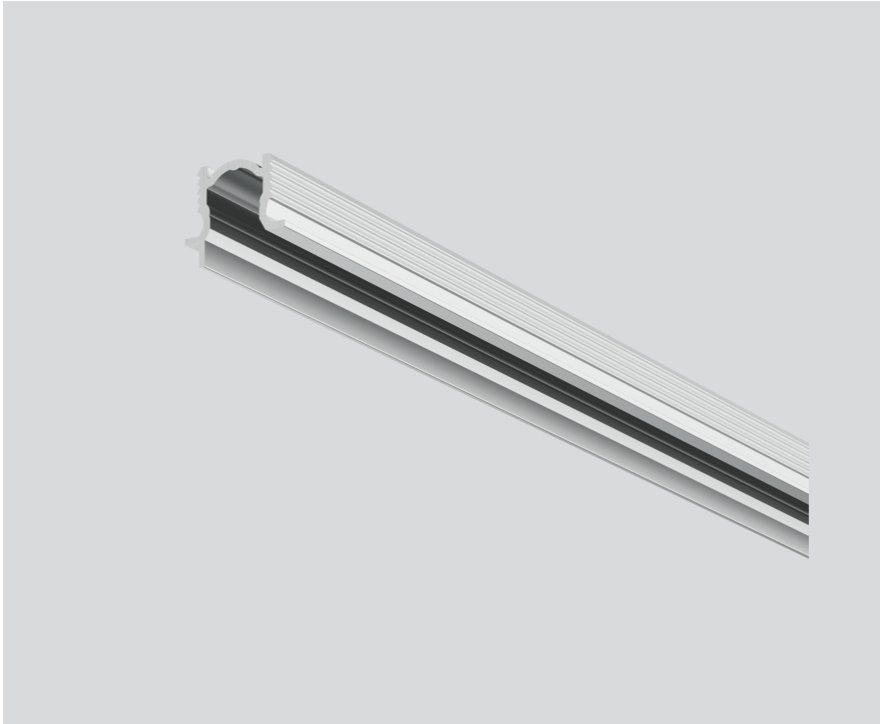

MOUNTING CHANNEL 90 ANTI-GLARE

011-9101506

Project / Type

Notes

Count / Date

General

830 mm

white aluminium, RAL 9006¹

Physical

length 830 mm

width 17 mm

height 15 mm

¹ RAL code

Installation instructions

Product drawing