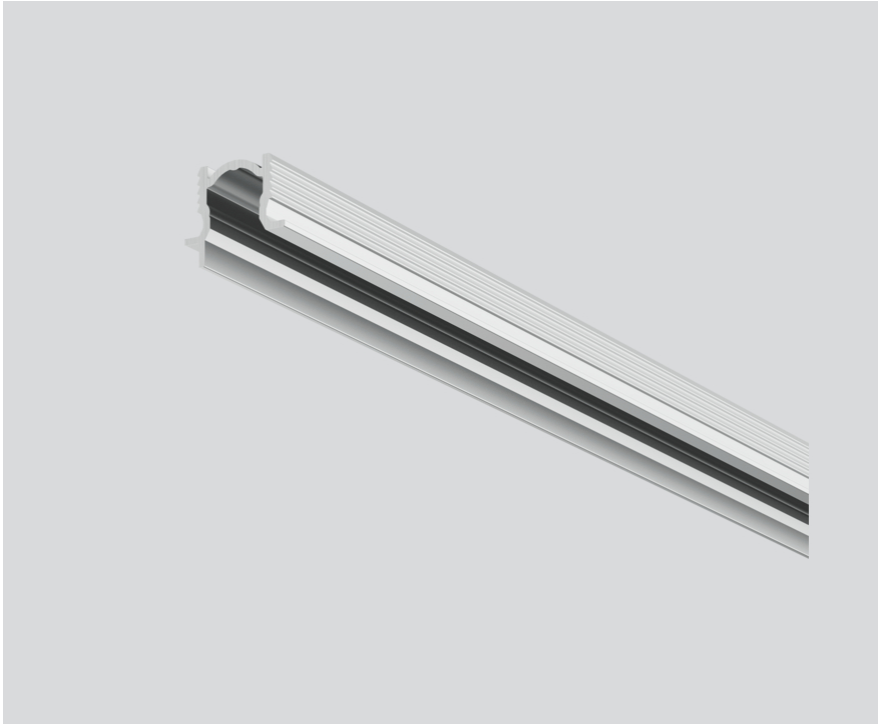

MOUNTING CHANNEL 90 ANTI-GLARE

011-9101506

Project / Type

Notes

Count / Date

General

830 mm

white aluminium, RAL 9006 ¹

Physical

length 830 mm

width 17 mm

height 15 mm

¹ RAL code

Installation instructions

Product drawing