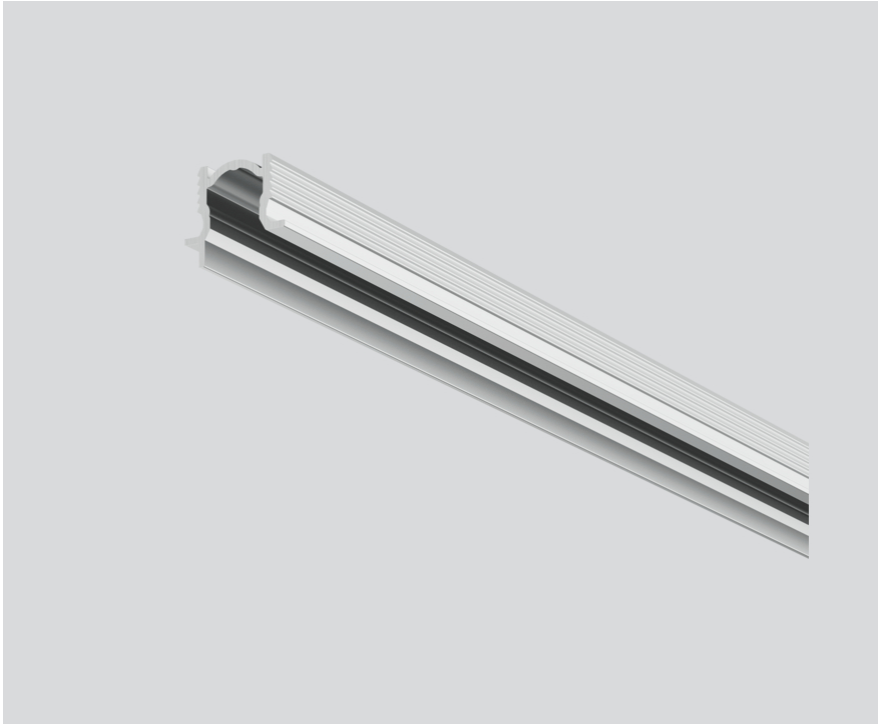

MOUNTING CHANNEL 90 ANTI-GLARE

011-9101606

Project / Type

Notes

Count / Date

General

1030 mm

white aluminium , RAL 9006 ¹

Physical

length 1030 mm

width 17 mm

height 15 mm

¹ RAL code

Installation instructions

Product drawing