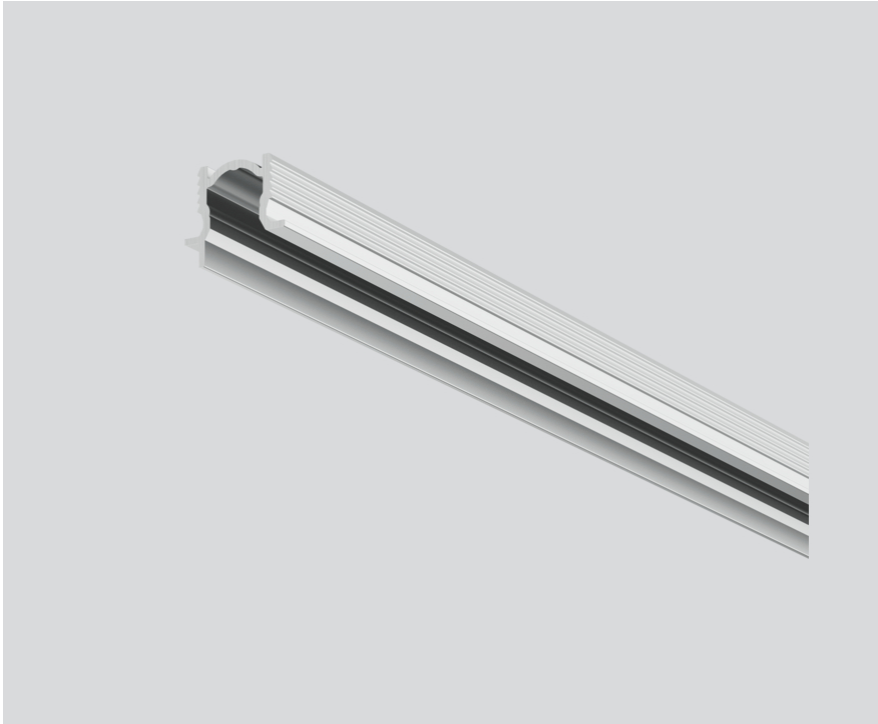

# MOUNTING CHANNEL 90 ANTI-GLARE

011-9101606

Project / Type

Notes

Count / Date

## General

white aluminium , RAL 9006 <sup>1</sup>

## Physical

length 1030 mm

width 17 mm

height 15 mm

<sup>1</sup> RAL code