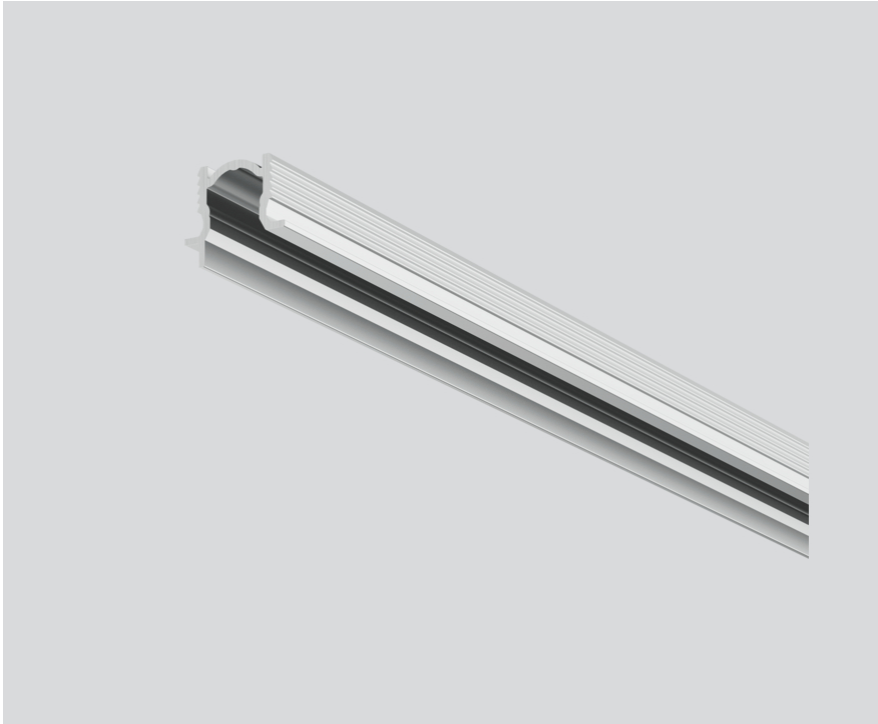

# MOUNTING CHANNEL 90 ANTI-GLARE

011-9101706

Project / Type

Notes

Count / Date

## General

1230 mm

white aluminium , RAL 9006 <sup>1</sup>

## Physical

length 1230 mm

width 17 mm

height 15 mm

<sup>1</sup> RAL code