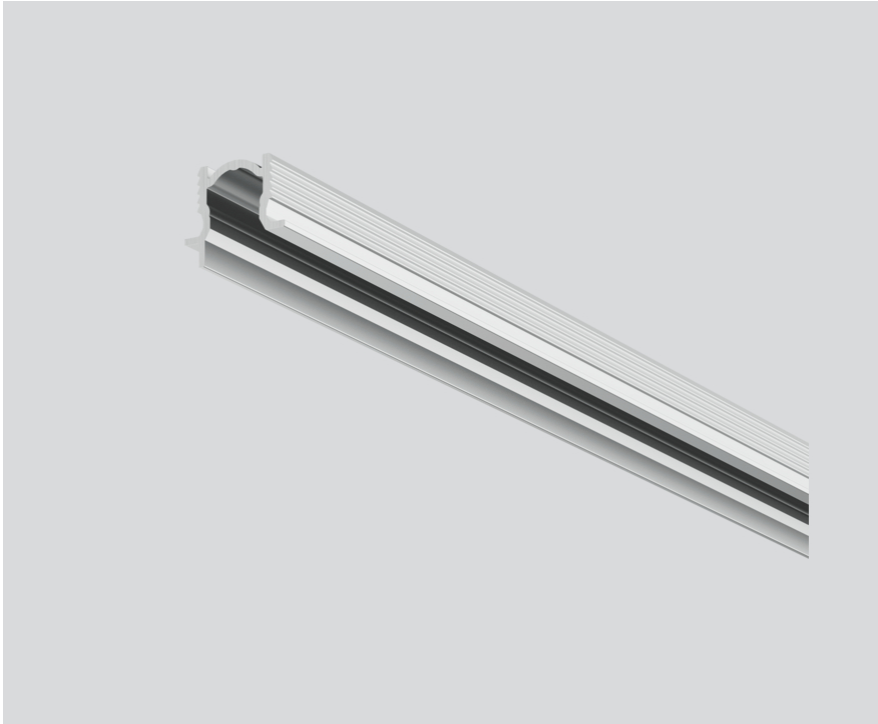

# MOUNTING CHANNEL 90 ANTI-GLARE

011-9101706

Project / Type

Notes

Count / Date

## General

white aluminium , RAL 9006 <sup>1</sup>

## Physical

length 1230 mm

width 17 mm

height 15 mm

<sup>1</sup> RAL code