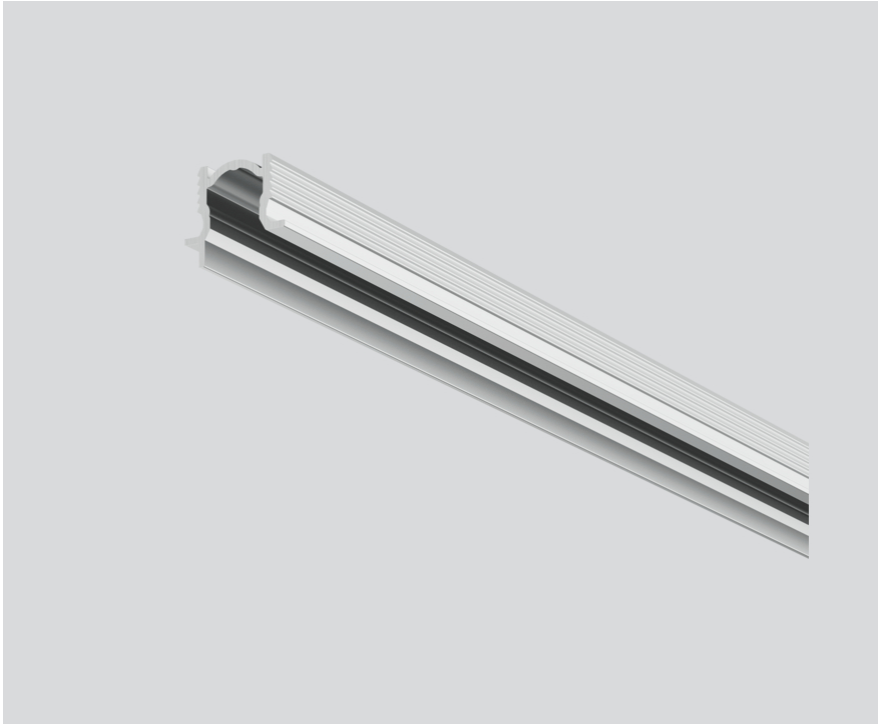

MOUNTING CHANNEL 90 ANTI-GLARE

011-9101206

Project / Type

Notes

Count / Date

General

230 mm

white aluminium, RAL 9006 ¹

Physical

length 230 mm

width 17 mm

height 15 mm

¹ RAL code

Installation instructions

Product drawing