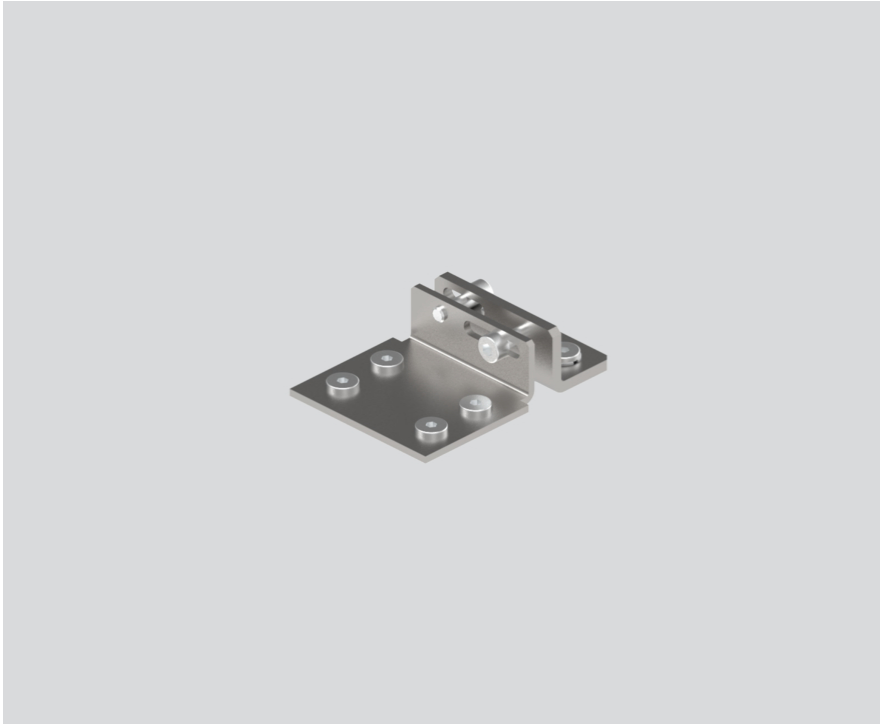

# LINEAR CONNECTOR

005-40159

Project / Type

Notes

Count / Date

## General

linear to curve

## Physical

length 40 mm

width 18 mm

0.1 kg