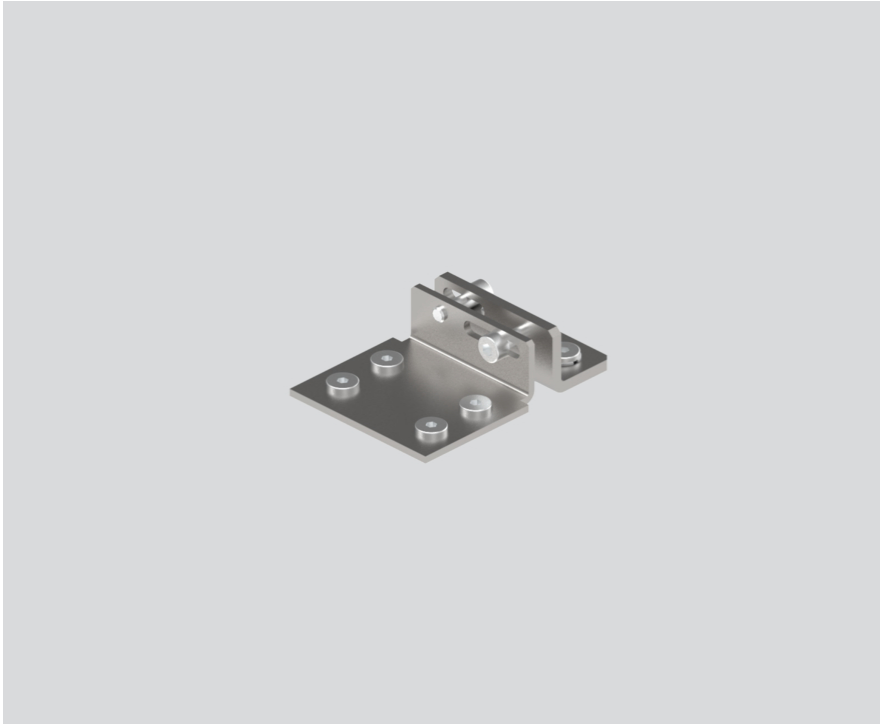

LINEAR CONNECTOR

005-40159

Project / Type

Notes

Count / Date

General

linear to curve

Physical

length 40 mm

width 18 mm

0.1 kg