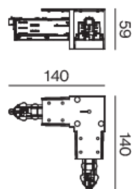

L CONNECTOR

086-5221337

Project / Type _____

Notes _____

Count / Date _____

Product drawing

General

poles external
traffic white , RAL 9016 ¹

Physical

length 140 mm
width 140 mm
height 55 mm
recessed trimless

¹ RAL code

Installation instructions