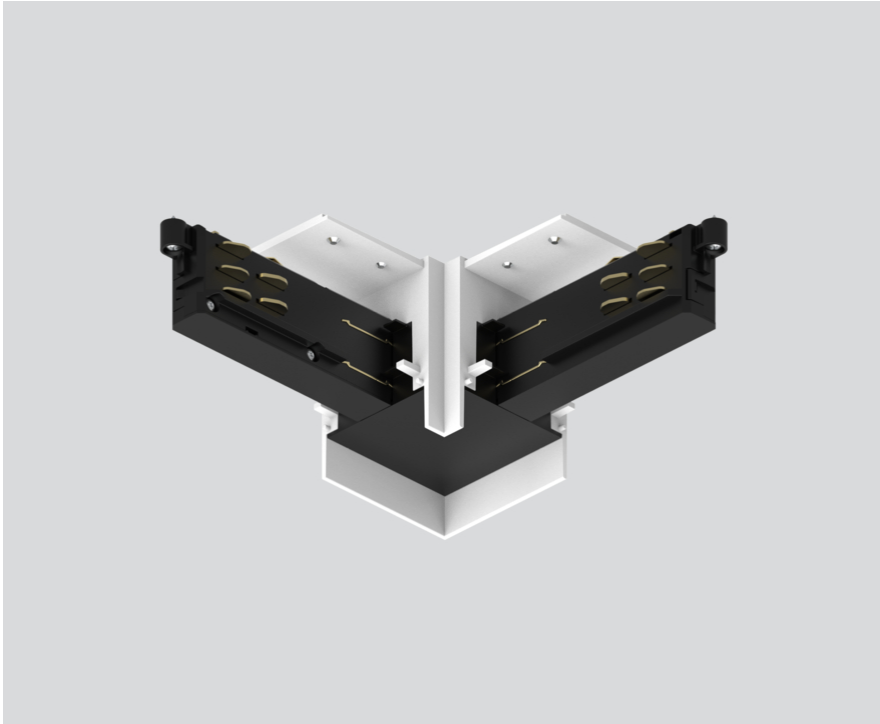

L CONNECTOR

086-5221337

Project / Type _____

Notes _____

Count / Date _____

General

poles external
traffic white , RAL 9016 ¹

Physical

length 140 mm
width 140 mm
height 55 mm
recessed trimless

¹ RAL code

Installation instructions

Product drawing