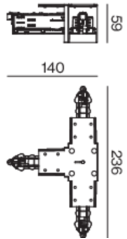

T CONNECTOR

086-5221438

Project / Type

Notes

Count / Date

Product drawing

General

poles internal - right

jet black , RAL 9005 ¹

Physical

length 236 mm

width 140 mm

height 55 mm

recessed trimless

¹ RAL code

Installation instructions