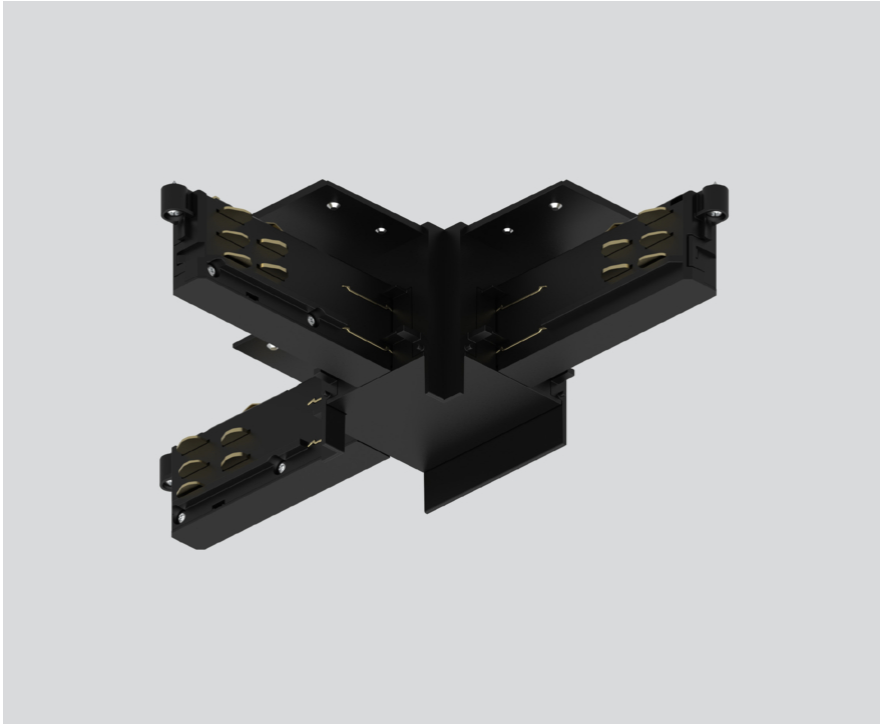

T CONNECTOR

086-5221438

Project / Type

Notes

Count / Date

General

poles internal - right

jet black , RAL 9005 ¹

Physical

length 236 mm

width 140 mm

height 55 mm

recessed trimless

¹ RAL code

Installation instructions

Product drawing