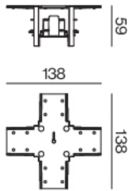

Project / Type _____

Notes _____

Count / Date _____

Product drawing

General

mechanical
jet black , RAL 9005 ¹

Physical

length 138 mm
width 138 mm
height 55 mm
recessed trimless