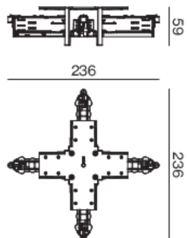

X CONNECTOR

086-5221538

Project / Type

Notes

Count / Date

Product drawing

General

jet black , RAL 9005 ¹

Physical

length 236 mm

width 236 mm

height 55 mm

recessed trimless

¹ RAL code

Installation instructions