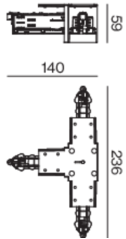

T CONNECTOR

086-5221737

Project / Type _____

Notes _____

Count / Date _____

Product drawing

General

poles external - right
traffic white , RAL 9016 ¹

Physical

length 236 mm
width 140 mm
height 55 mm
recessed trimless

¹ RAL code

Installation instructions