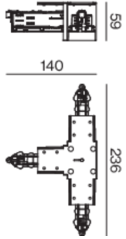

T CONNECTOR

086-5221738

Project / Type

Notes

Count / Date

Product drawing

General

poles external - right

jet black , RAL 9005 ¹

Physical

length 236 mm

width 140 mm

height 55 mm

recessed trimless

¹ RAL code

Installation instructions