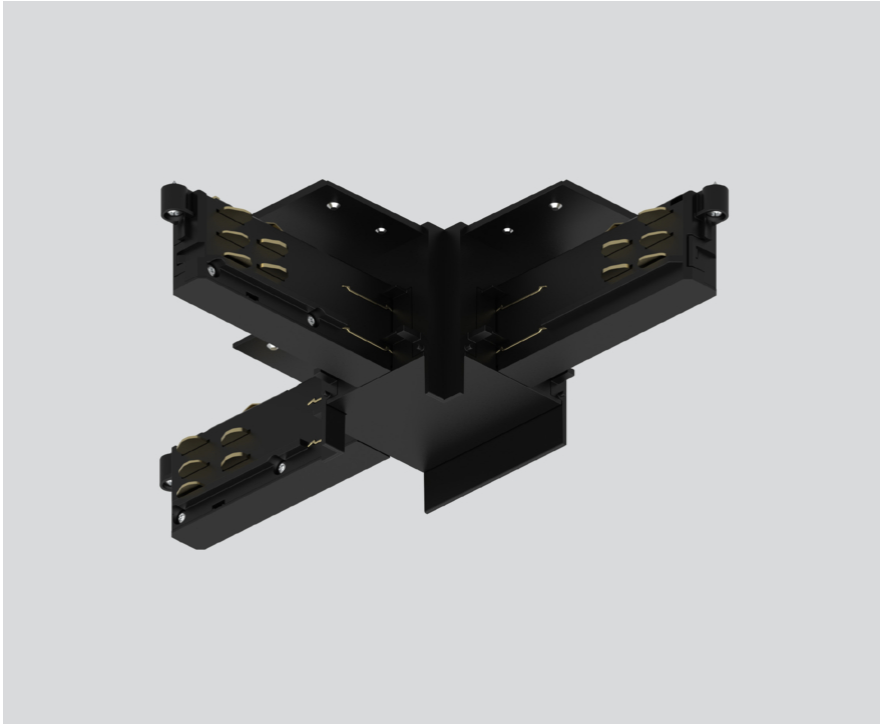

T CONNECTOR

086-5221738

Project / Type

Notes

Count / Date

General

poles external - right

jet black , RAL 9005 ¹

Physical

length 236 mm

width 140 mm

height 55 mm

recessed trimless

¹ RAL code

Installation instructions

Product drawing