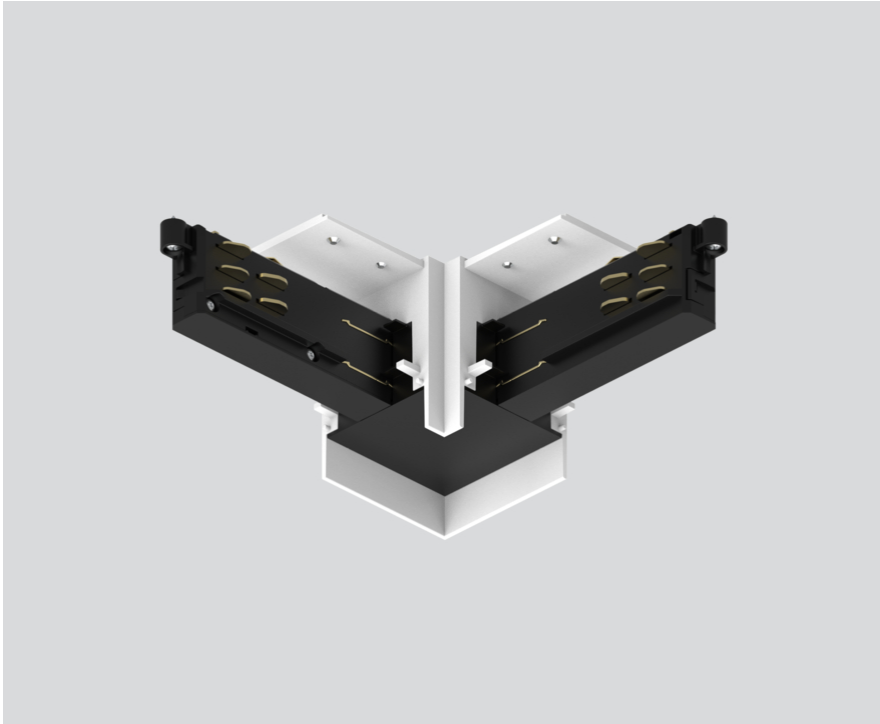

L CONNECTOR

086-5222337

Project / Type

Notes

Count / Date

General

poles internal

traffic white , RAL 9016 ¹

Physical

length 140 mm

width 140 mm

height 55 mm

recessed trimless

¹ RAL code

Installation instructions

Product drawing