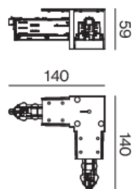

L CONNECTOR

086-5222337

Project / Type

Notes

Count / Date

Product drawing

General

poles internal
traffic white , RAL 9016 ¹

Physical

length 140 mm
width 140 mm
height 55 mm
recessed trimless

¹ RAL code

Installation instructions