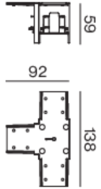

T CONNECTOR

086-5222407

Project / Type

Notes

Count / Date

Product drawing

General

mechanical

traffic white , RAL 9016 ¹

Physical

length 138 mm

width 92 mm

height 55 mm

recessed trimless

¹ RAL code

Installation instructions