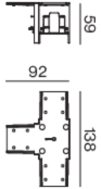

T CONNECTOR

086-5222408

Project / Type

Notes

Count / Date

Product drawing

General

mechanical

jet black , RAL 9005 ¹

Physical

length 138 mm

width 92 mm

height 55 mm

recessed trimless

¹ RAL code

Installation instructions