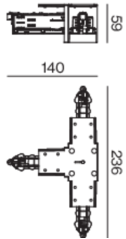

## Product drawing

### Physical

length 236 mm

width 140 mm

height 55 mm

recessed trimless

<sup>1</sup> RAL code