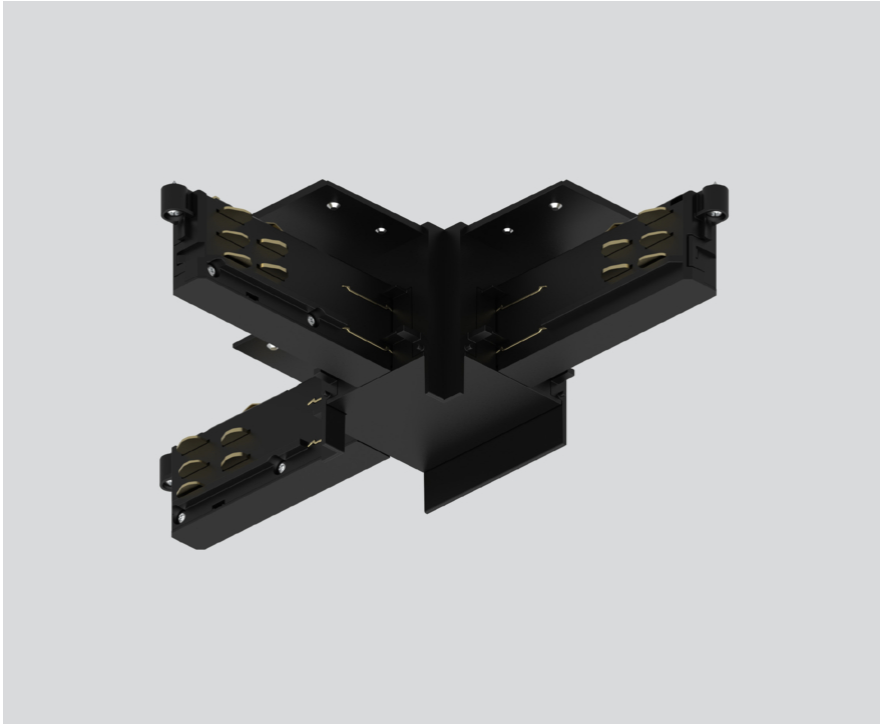

T CONNECTOR

086-5222438

Project / Type

Notes

Count / Date

General

poles internal - left

jet black , RAL 9005 ¹

Physical

length 236 mm

width 140 mm

height 55 mm

recessed trimless

¹ RAL code

Installation instructions

Product drawing