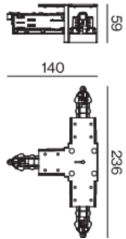

T CONNECTOR

086-5222738

Project / Type

Notes

Count / Date

Product drawing

General

poles external - left

jet black , RAL 9005 ¹

Physical

length 236 mm

width 140 mm

height 55 mm

recessed trimless

¹ RAL code

Installation instructions