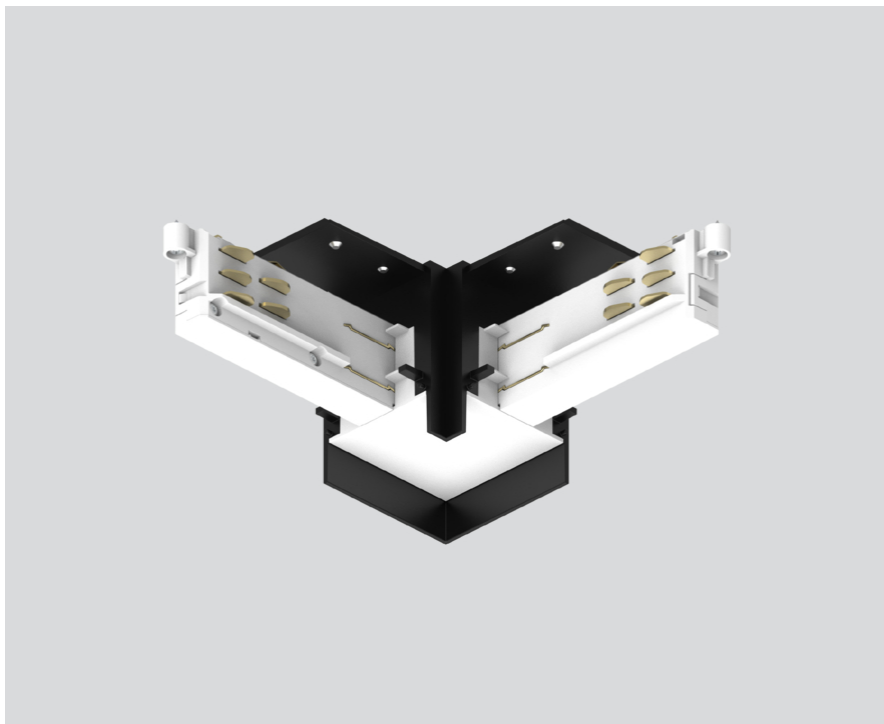

Project / Type

Notes

Count / Date

General

poles external
traffic white , RAL 9016 ¹

Physical

length 140 mm
width 140 mm
height 55 mm

¹ RAL code

Installation instructions

Product drawing