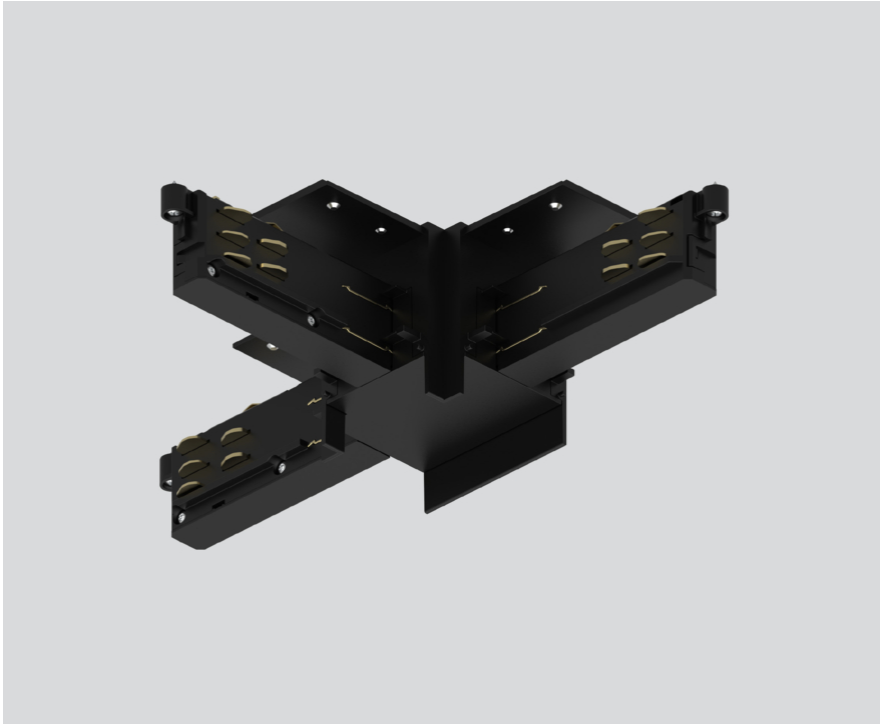

T CONNECTOR

086-5211438

Project / Type

Notes

Count / Date

General

poles internal - right

jet black , RAL 9005 ¹

Physical

length 236 mm

width 140 mm

height 55 mm

¹ RAL code

Installation instructions

Product drawing