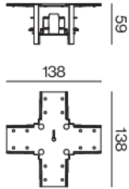

Project / Type

Notes

Count / Date

Product drawing

General

mechanical

jet black , RAL 9005 ¹

Physical

length 138 mm

width 138 mm

height 55 mm

¹ RAL code

Installation instructions