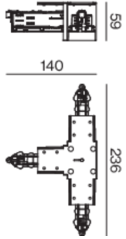

## Product drawing

### Physical

length 236 mm

width 140 mm

height 55 mm

<sup>1</sup> RAL code