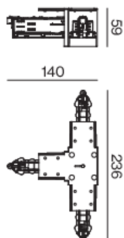

T CONNECTOR

086-5211738

Project / Type _____

Notes _____

Count / Date _____

Product drawing

General

poles external - right
jet black , RAL 9005 ¹

Physical

length 236 mm
width 140 mm
height 55 mm

¹ RAL code

Installation instructions