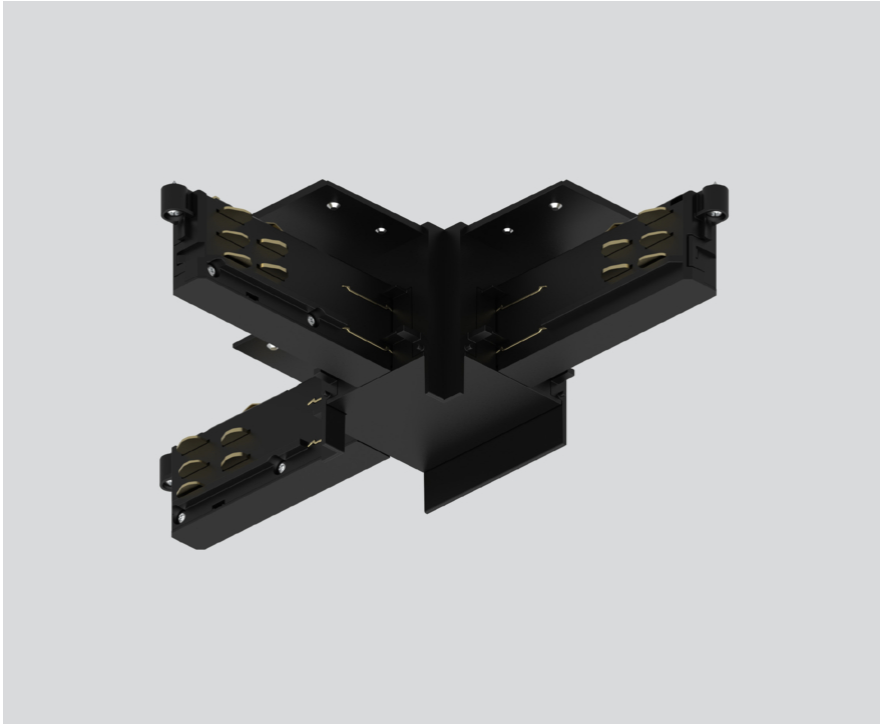

T CONNECTOR

086-5211738

Project / Type

Notes

Count / Date

General

poles external - right

jet black , RAL 9005 ¹

Physical

length 236 mm

width 140 mm

height 55 mm

¹ RAL code

Installation instructions

Product drawing