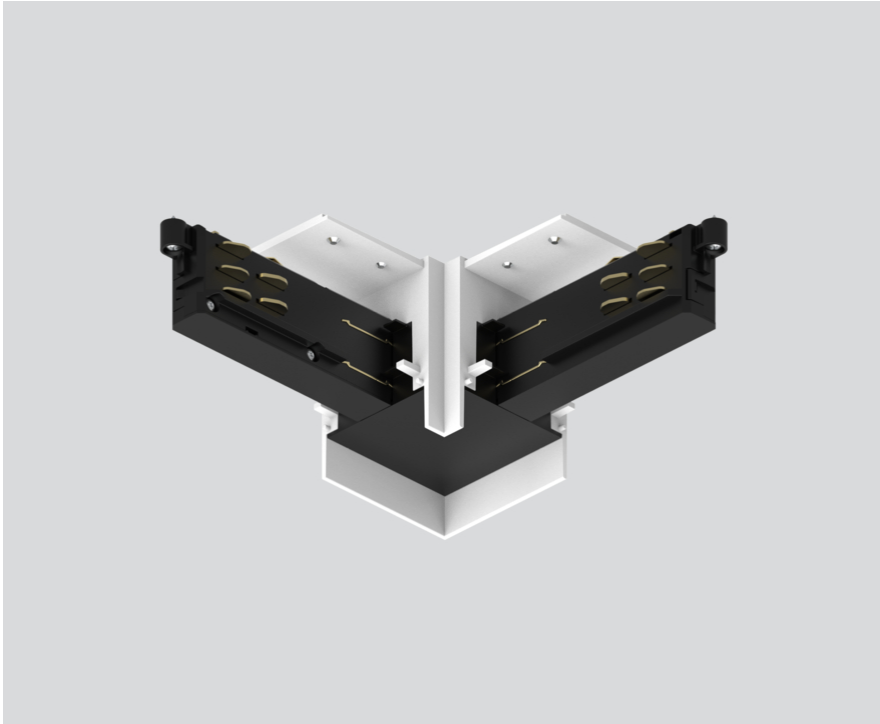

L CONNECTOR

086-5212337

Project / Type

Notes

Count / Date

General

poles internal

traffic white , RAL 9016 ¹

Physical

length 140 mm

width 140 mm

height 55 mm

¹ RAL code

Installation instructions

Product drawing