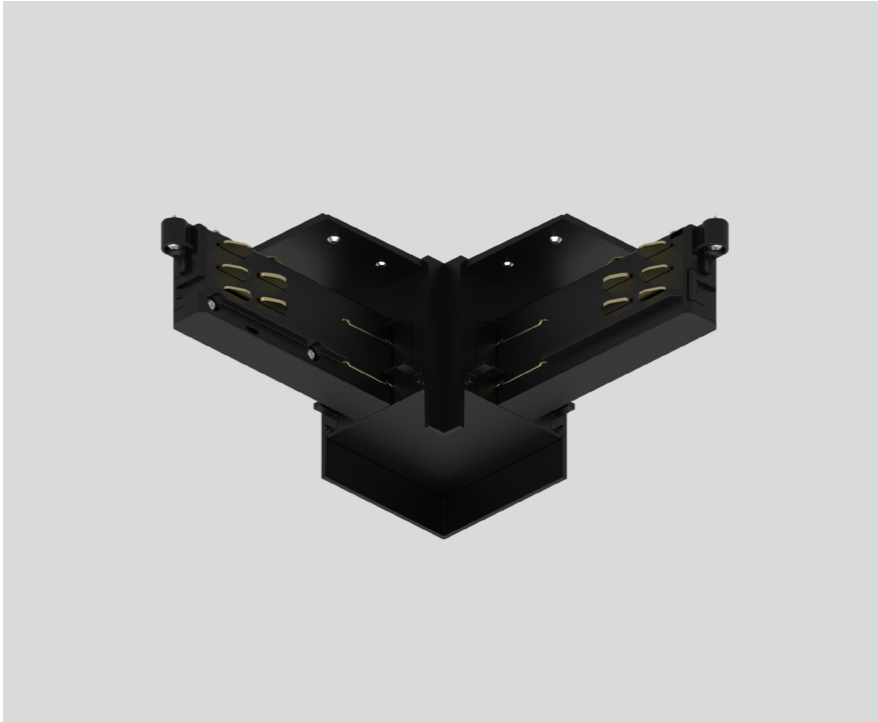

L CONNECTOR

086-5212338

Project / Type

Notes

Count / Date

General

poles internal

jet black , RAL 9005 ¹

Physical

length 140 mm

width 140 mm

height 55 mm

¹ RAL code

Installation instructions

Product drawing