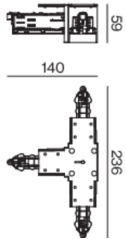

T CONNECTOR

086-5212438

Project / Type

Notes

Count / Date

Product drawing

General

poles internal - left

jet black , RAL 9005 ¹

Physical

length 236 mm

width 140 mm

height 55 mm

¹ RAL code

Installation instructions