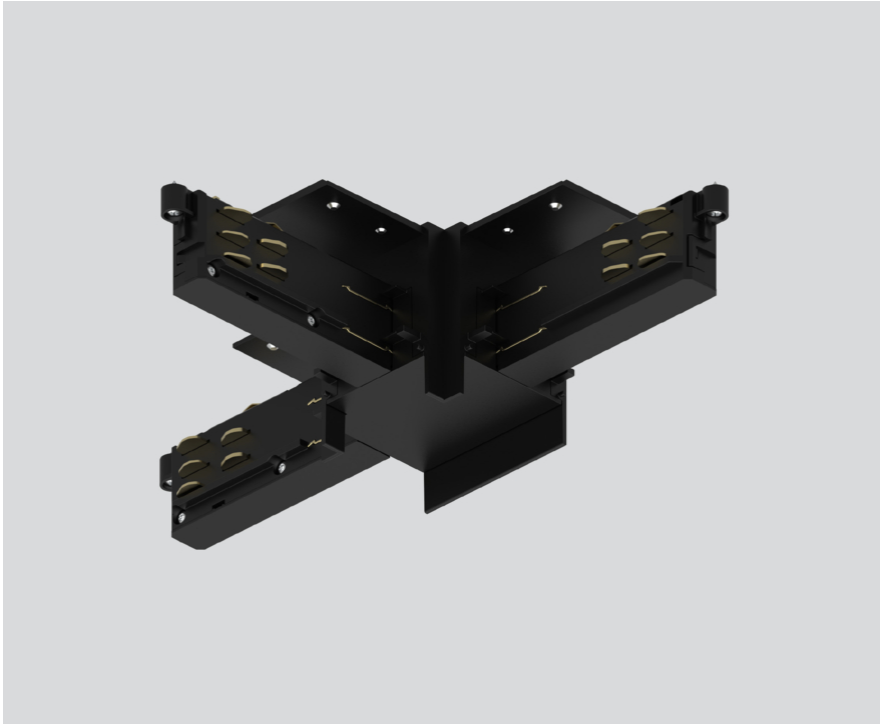

T CONNECTOR

086-5212438

Project / Type

Notes

Count / Date

General

poles internal - left

jet black , RAL 9005 ¹

Physical

length 236 mm

width 140 mm

height 55 mm

¹ RAL code

Installation instructions

Product drawing