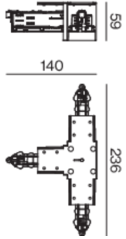

## Product drawing

## Physical

length 236 mm

width 140 mm

height 55 mm

<sup>1</sup> RAL code