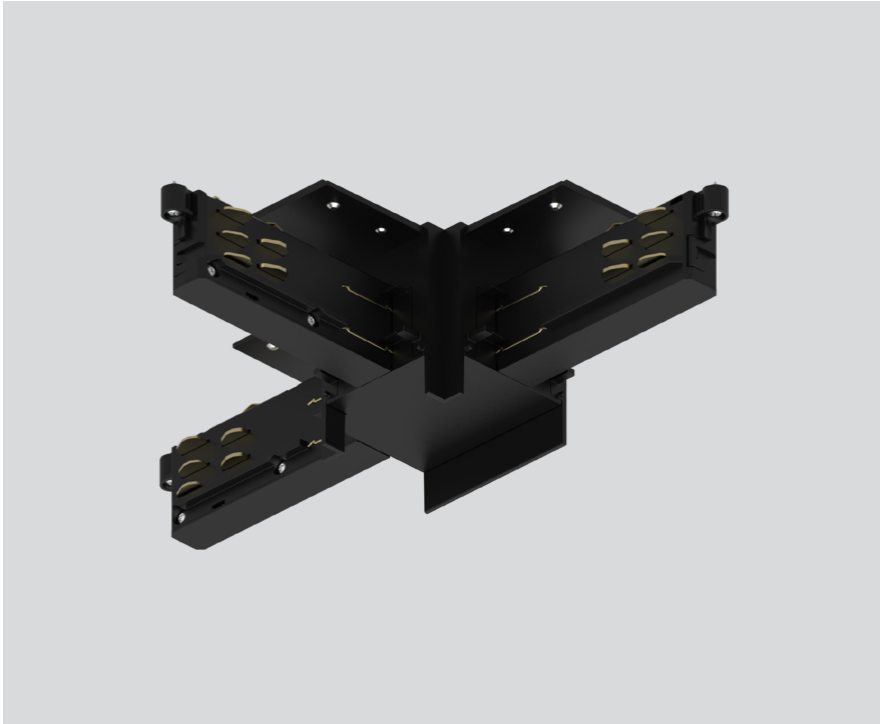

T CONNECTOR

086-5212738

Project / Type

Notes

Count / Date

General

poles external - left

jet black , RAL 9005 ¹

Physical

length 236 mm

width 140 mm

height 55 mm

¹ RAL code

Installation instructions

Product drawing