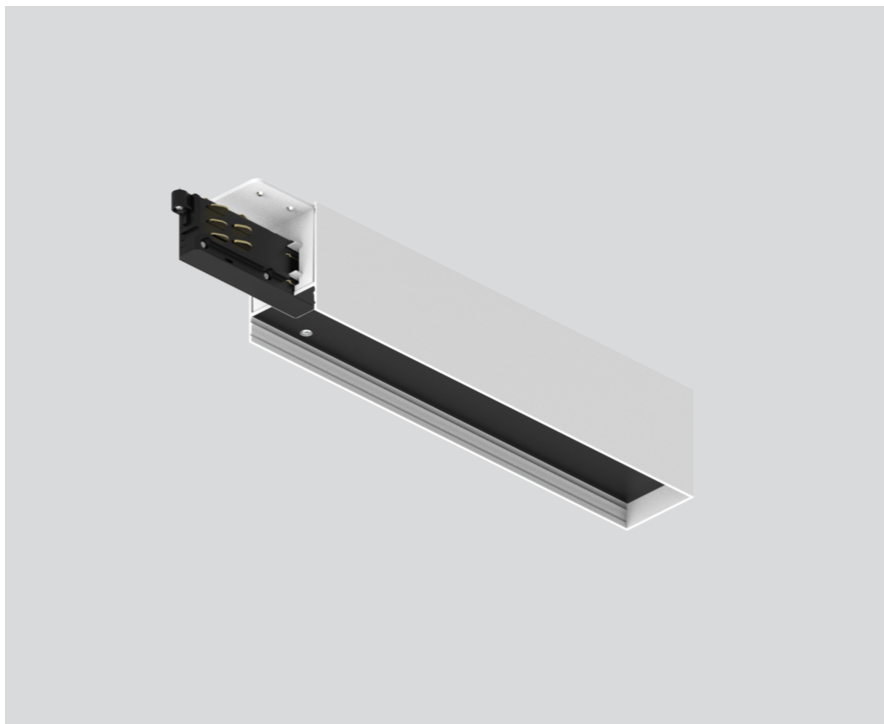

## General

end feed poles left  
traffic white , RAL 9016 <sup>1</sup>

## Physical

length 324 mm  
width 45 mm  
height 52 mm

<sup>1</sup> RAL code