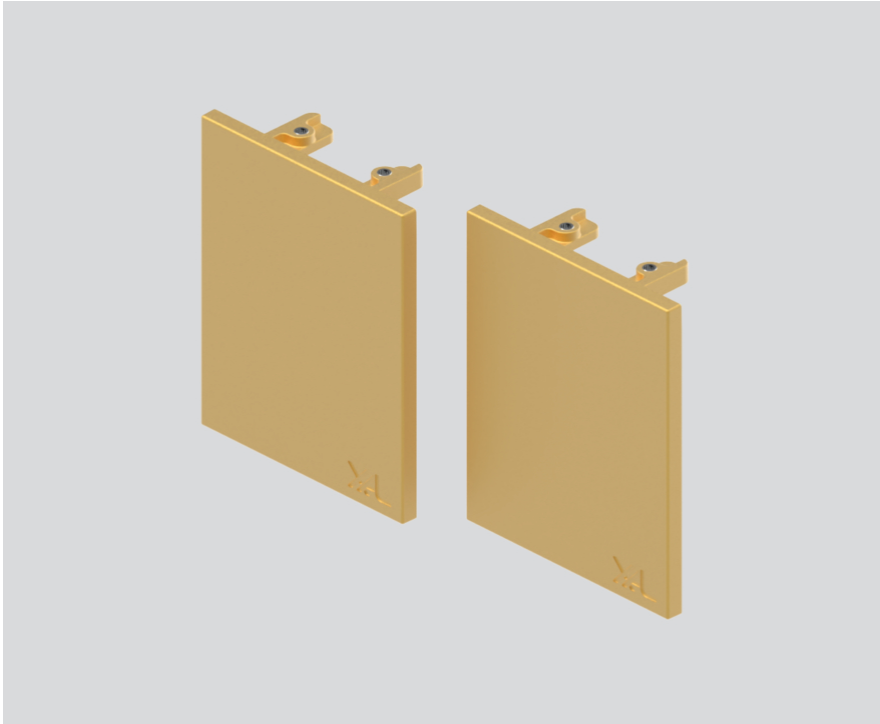

END CAP

050-733000G

Project / Type

Notes

Count / Date

General

gold / black

Physical

length 60 mm

width 48 mm

height 3 mm

0.05 kg