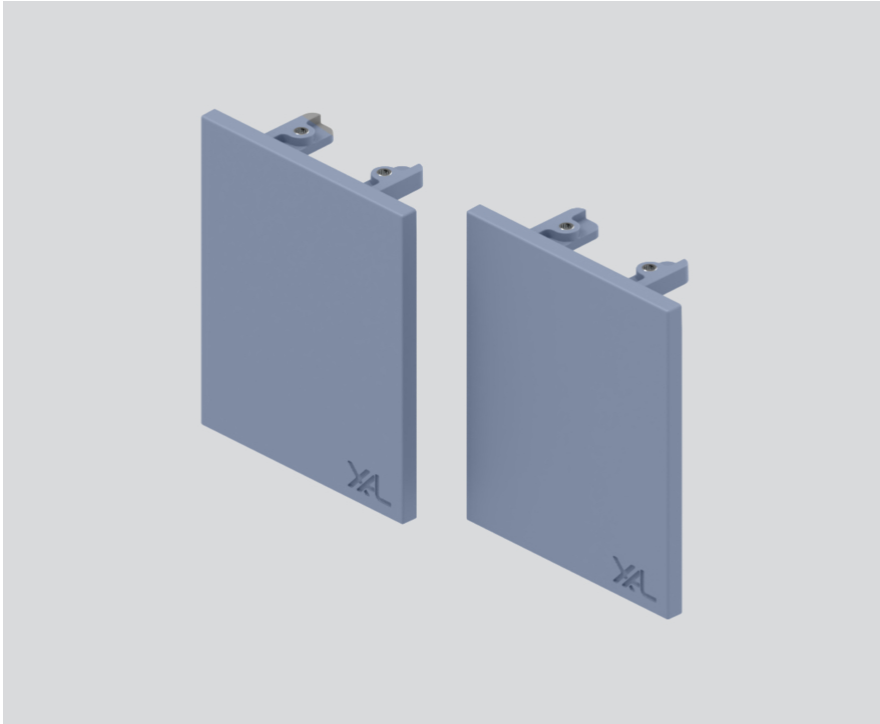

END CAP

050-733000X

Project / Type

Notes

Count / Date

General

special colours

Physical

length 60 mm

width 48 mm

height 3 mm

0.05 kg