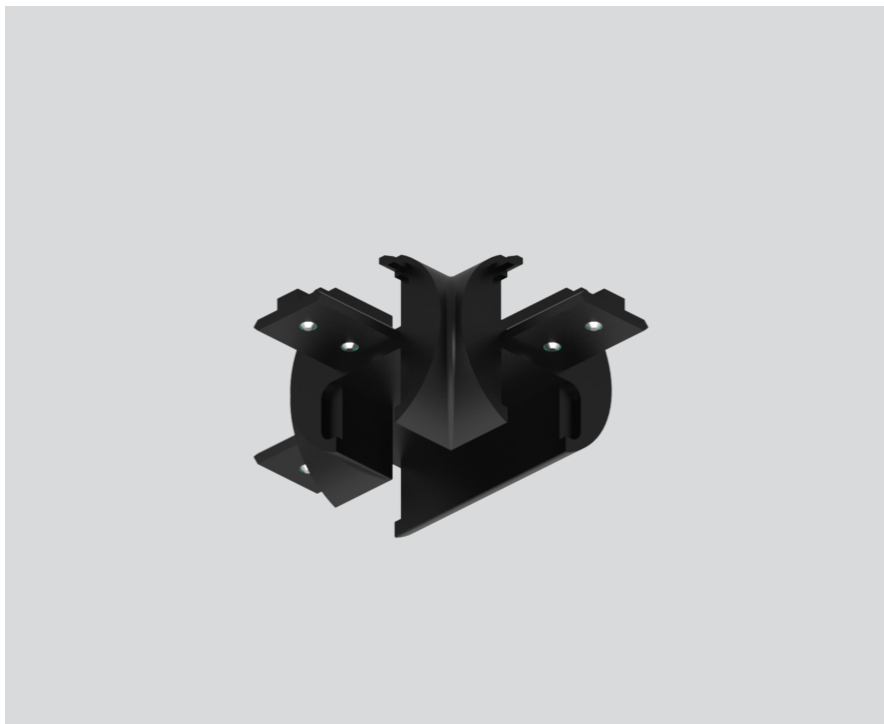

## General

mechanical

jet black , RAL 9005 <sup>1</sup>

## Physical

length 31 mm

width 33 mm

<sup>1</sup> RAL code