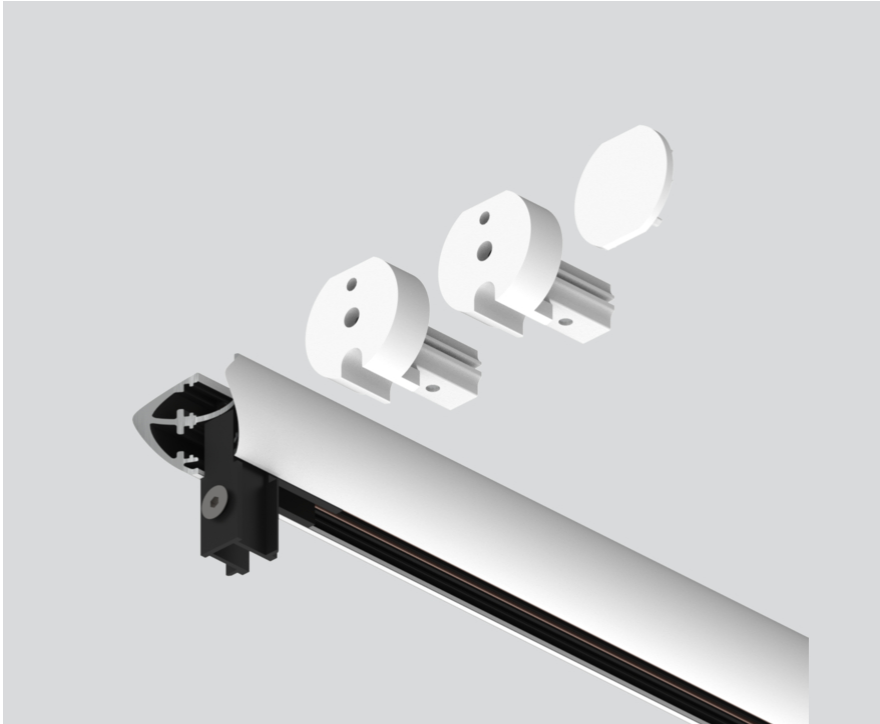

POLE MOUNTING SET

030-1442017

Project / Type

Notes

Count / Date

General

wall bracket 400 mm incl. end cap | floor to wall
traffic white , RAL 9016 ¹

¹ RAL code