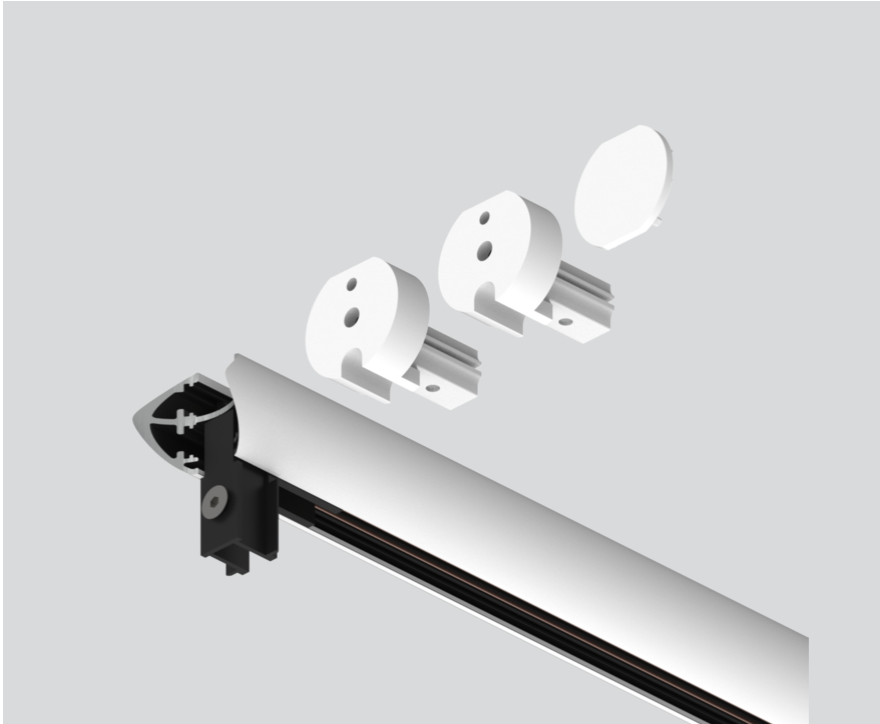

POLE MOUNTING SET

030-1442017

Project / Type

Notes

Count / Date

General

wall bracket 400 mm incl. end cap | floor to wall
traffic white, RAL 9016 ¹

¹ RAL code