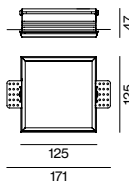

Order options

COLOUR TEMPERATURE

2700 K	4
3000 K	5
4000 K	6

CONTROL

non DIM	1
DALI-2	3

LIGHT OPTIC

spot round (UGR$\leq$10)	K
narrow medium round (UGR$\leq$10)	N
medium round (UGR$\leq$10)	B
medium square (UGR$\leq$10)	E
flood round (UGR$\leq$16)	C
flood square (UGR$\leq$19)	F
wide flood round	D
wide flood square	G

MATERIAL COLOUR

○ traffic white RAL 9016	W
● jet black RAL 9005	B

LIGHT OPTIC COLOUR

chrome reflector	O
black reflector*	B

*not available for spot round, narrow medium round and wallwasher

Options on request

COLOUR TEMPERATURE

tunable white 2700–5000K

DALI-2 DT8

LIGHT OPTIC COLOUR

gold reflector

MOUNTING SET

acoustic soft ceilings