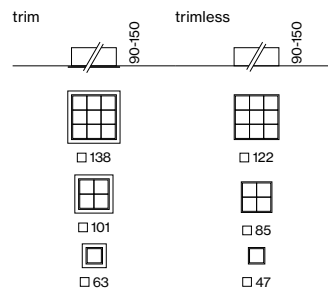

Types

Colours

Light optics / sensors

DiiA® standards
251, 252, 253

sensor version
available

one luminaire
multiple scenes

plug / socket
connector

black & gold
reflector

tunable white
2700-5000K