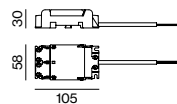

Order options

COLOUR TEMPERATURE

2700 K	4
3000 K	5
4000 K	6

CONTROL

non DIM	1
DALI-2	3

LIGHT OPTIC

spot round (UGR$\leq$10)	K
narrow medium round (UGR$\leq$10)	N
medium round (UGR$\leq$10)	B
medium square (UGR$\leq$10)	E
flood round (UGR$\leq$16)	C
flood square (UGR$\leq$19)	F
wide flood round	D
wide flood square	G

MATERIAL COLOUR

○ traffic white RAL 9016	W
● jet black RAL 9005	B

LIGHT OPTIC COLOUR

chrome reflector	O
black reflector*	B

*not available for spot round, narrow medium round and wallwasher

Options on request

COLOUR TEMPERATURE

tunable white 2700–5000K

DALI-2 DT8

LIGHT OPTIC COLOUR

gold reflector

MOUNTING SET

acoustic soft ceilings