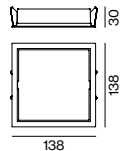

Order options

COLOUR TEMPERATURE

2700 K	4
3000 K	5
4000 K	6

CONTROL

non DIM	1
DALI-2	3

LIGHT OPTIC

spot round (UGR$\leq$10)	K
narrow medium round (UGR$\leq$10)	N
medium round (UGR$\leq$10)	B
medium square (UGR$\leq$10)	E
flood round (UGR$\leq$16)	C
flood square (UGR$\leq$19)	F
wide flood round	D
wide flood square	G

MATERIAL COLOUR

○ traffic white RAL 9016	W
● jet black RAL 9005	B

LIGHT OPTIC COLOUR

chrome reflector	O
black reflector*	B

*not available for spot round, narrow medium round and wallwasher

Options on request

COLOUR TEMPERATURE

tunable white 2700–5000K

DALI-2 DT8

LIGHT OPTIC COLOUR

gold reflector

MOUNTING SET

acoustic soft ceilings