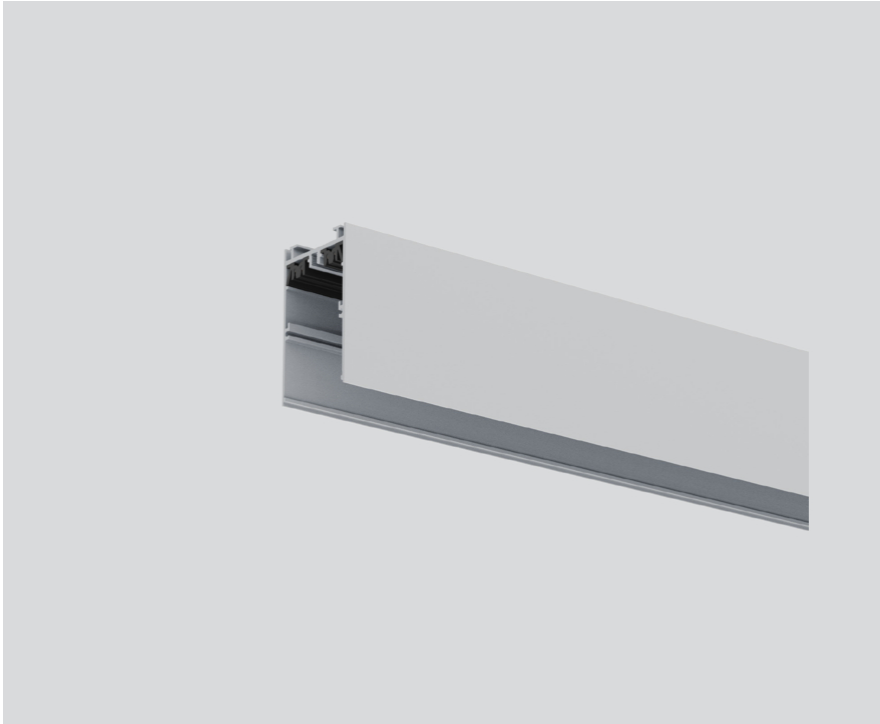

INSTALLATION CHANNEL

042-100201G

Project / Type _____

Notes _____

Count / Date _____

General

1000 mm
white aluminium, RAL 9006 ¹

Physical

length 1000 mm
width 40 mm
height 65 mm

¹ RAL code

Product drawing