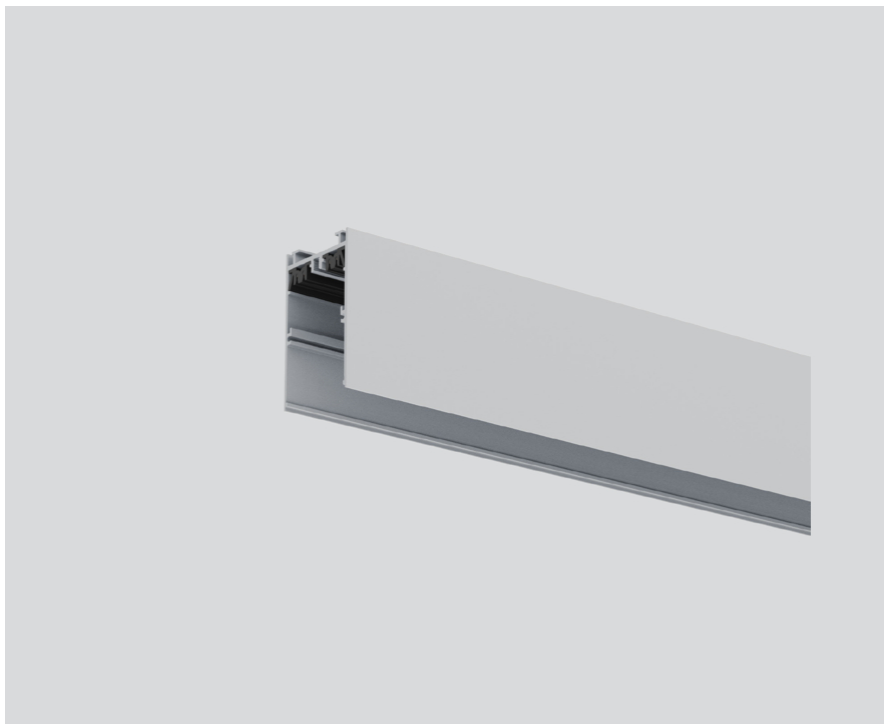

INSTALLATION CHANNEL

042-100401G

Project / Type

Notes

Count / Date

General

white aluminium , RAL 9006 ¹

Physical

length 2000 mm

width 40 mm

height 65 mm

¹ RAL code