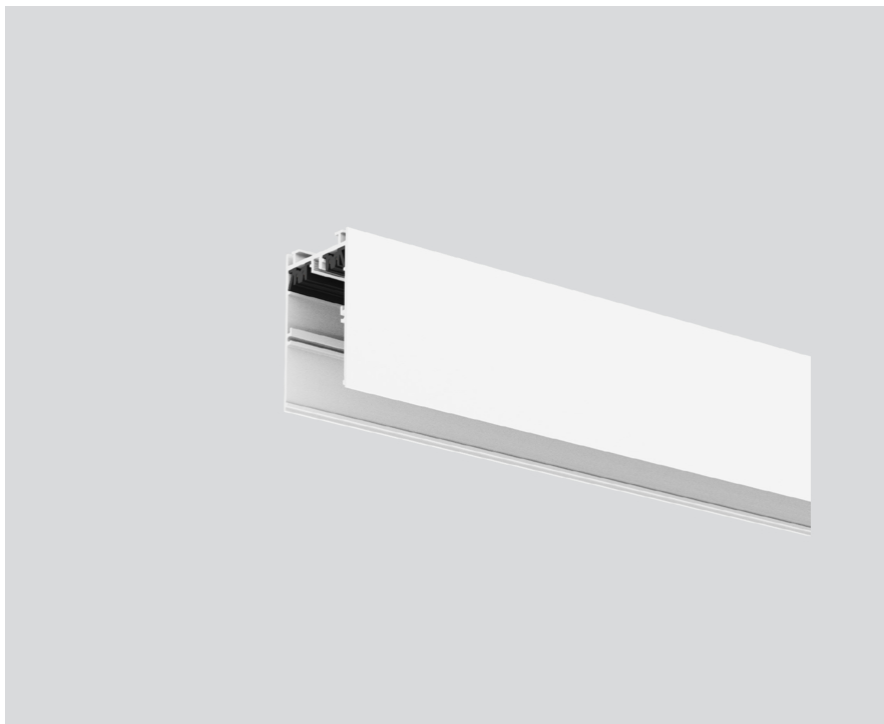

INSTALLATION CHANNEL

042-1006017

Project / Type

Notes

Count / Date

General

pure white , RAL 9010 ¹

Physical

length 3000 mm

width 40 mm

height 65 mm

¹ RAL code