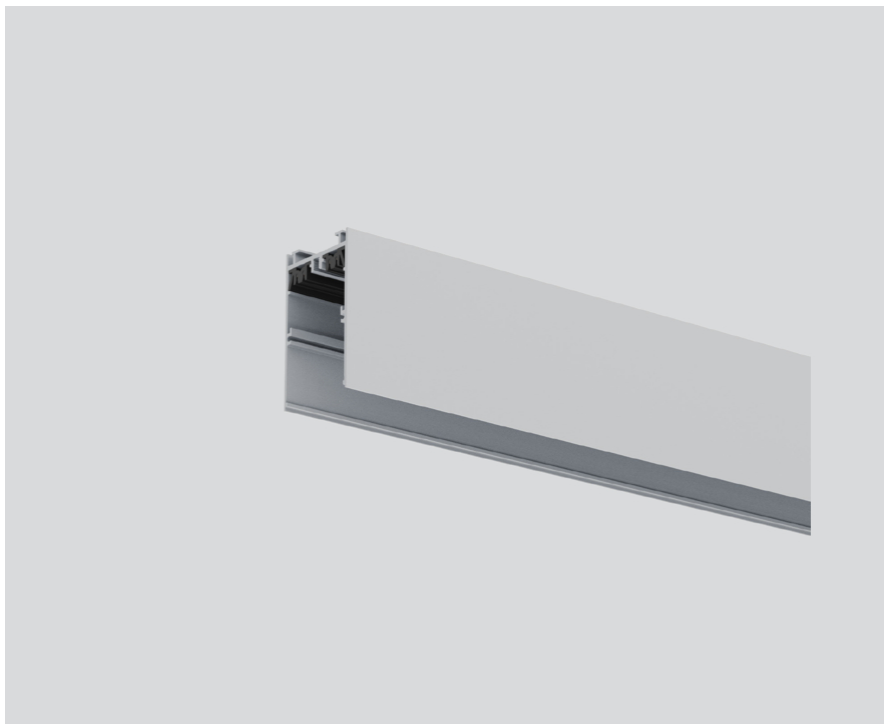

INSTALLATION CHANNEL

042-100601G

Project / Type

Notes

Count / Date

General

3000 mm

white aluminium, RAL 9006 ¹

Physical

length 3000 mm

width 40 mm

height 65 mm

¹ RAL code